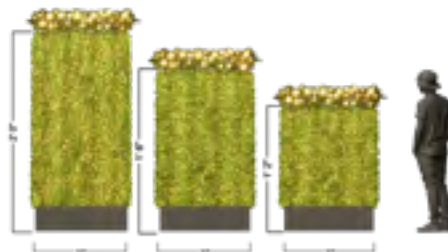

Build your own Christmas Maze!

Get in touch with us for the full product list of items to build your own amazing maze for your guests to wonder and discover.

Make the maze interactive with moving Christmas characters or with our Giftbox towers to inspire visitors with the best Christmas gifts ever!