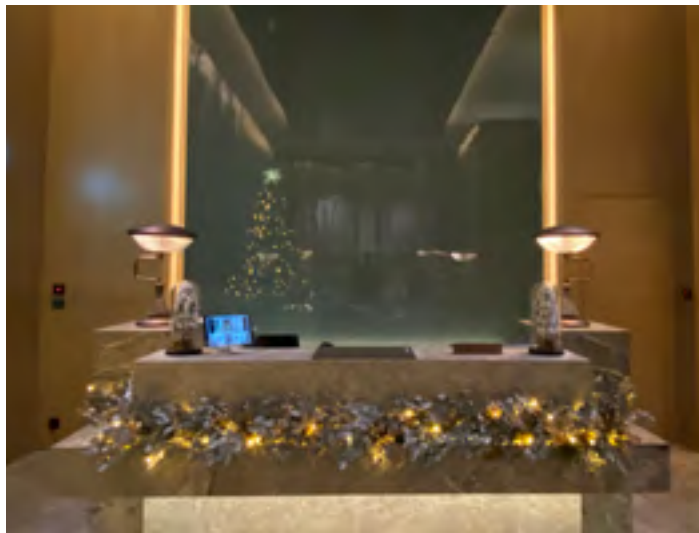

THEME SUGGESTION - Frosted Christmas in sparkling Gold and Silver

Products available in this theme:

- Christmas Tree (2m up to 10m)
- Garlands
- Wreaths
- Swags
- Giftboxes
- Matching desk decoration