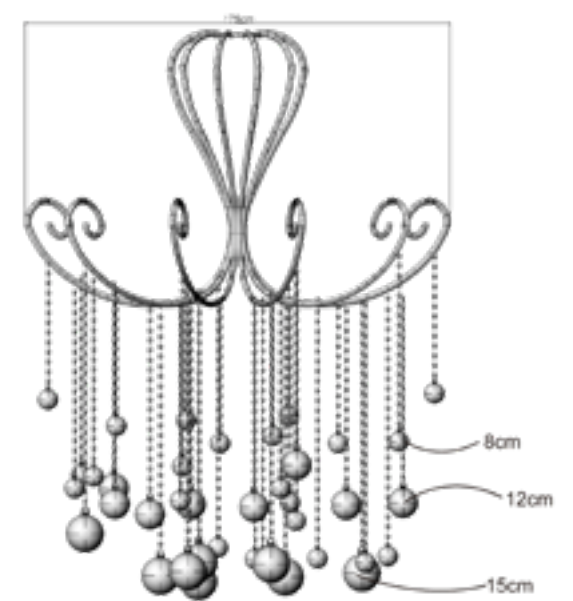

We have pre-attached larger and smaller baubles to the correct lengths of cords, which will help you to create the arrangement without having to do any adjustments.

Hanging Baubles at the Grand Emperor Hotel and Casino - Macau, China

Bauble set for Chandelier Medium

For chandelier of 50-75cm Ø
pre-attached to cords of 30-75cm

See full details Art. nr. OD.21.122

Bauble set for Chandelier Large

For chandelier of 75-125cm Ø
pre-attached to cords of 30-90cm

See full details Art. nr. OD.21.123

Bauble set for Chandelier Extra Large

For chandelier of 125-175cm Ø
pre-attached to cords of 40-100cm

See full details Art. nr. OD.21.124

Hanging bauble sets | Alcoves and Railings