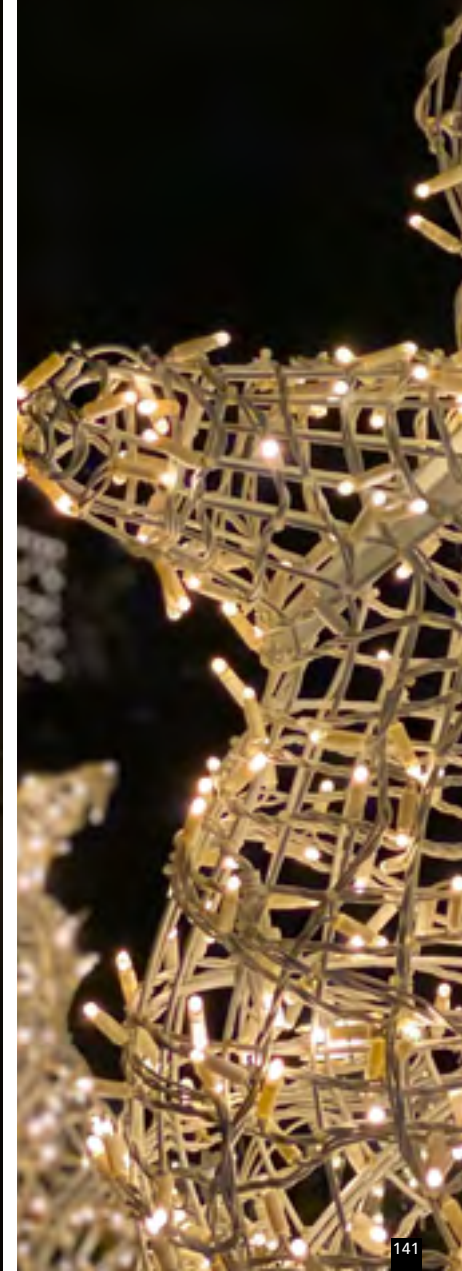

Authentic LED Reindeer
1.2m high
Art. nr. OD.21.077

Authentic LED Reindeer
1.5m high
Art. nr. OD.21.082

Available in sizes from 1.2 up to 2.7m tall
(see price list for details and prices of all sizes available)
Art. nr. OD.21.077 - OD.21.086