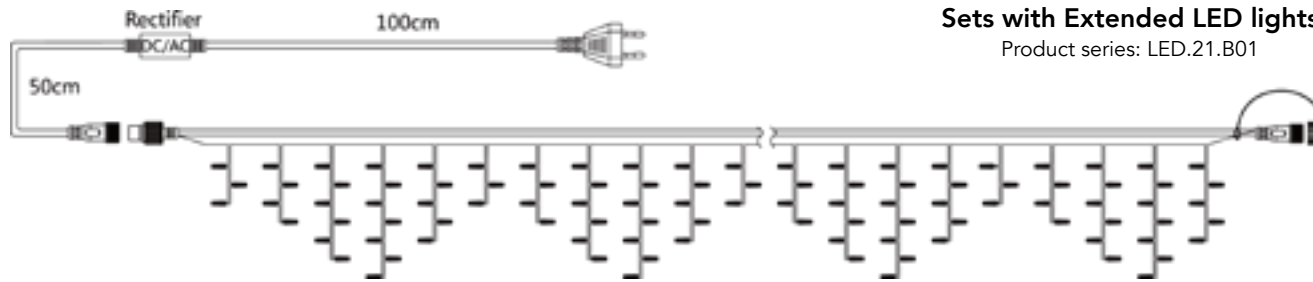

Sets with Extended LED lights

Product series: LED.21.B01