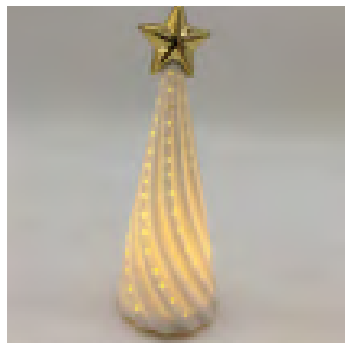

See pages 92 and 93 for more details

Small table decorations

Table Top 1
20h x 10w

Art. nr. TAB.21.038

Table Top 2
20h x 10w

Art. nr. TAB.21.039

Table decorations for the salon tables or dinner tables.
All items with lights are battery operated.