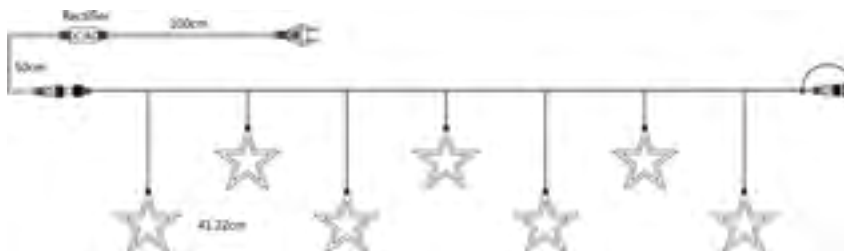

Sets with Star LED lights

Product series: LED.21.F01

Sets with Open Star LED lights

Product series: LED.21.G01

Sets with Moon LED lights

Product series: LED.21.H01

LED Light Stars on Sticks

Turn your garden into a dazzling Christmas backdrop; these LED light stars on sticks come in sets of 15, with stars in two sizes (10 and 12cm), for a playful lay out.