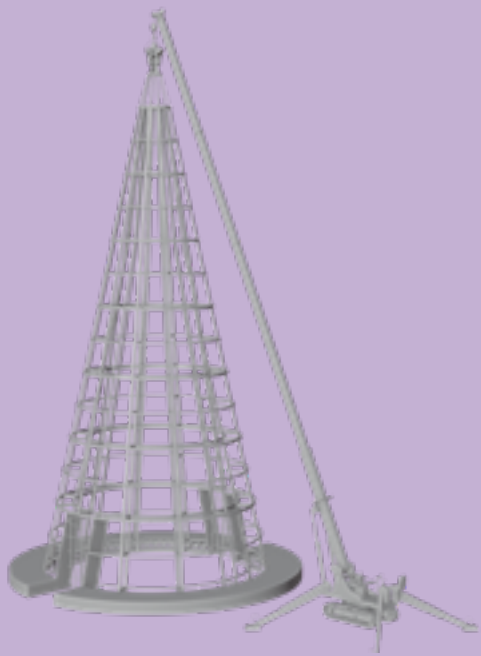

Creating a stunning landmark; a highlight in every city or venue

With an impressive 15-meter tall structure, 900m of green garlands and 16.000 fully-programmable pattern-changing LED Lights, two-way gateways leading to an inside installation of 9 Geometric Christmas light characters and a super large 100cm beaming 3D Northern Star.

This all together creates a stunning landmark and memorable photo AND video opportunity, to be shared all over the world.