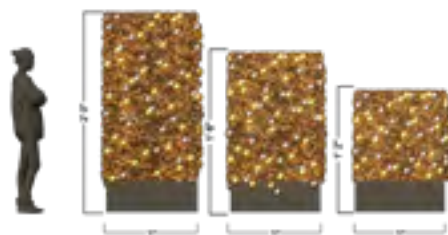

Build your own Christmas Maze!

Get in touch with us for the full product list of items to build your own amazing maze for your guests to wonder and discover.

Make the maze interactive with moving Christmas characters or with our Giftbox towers to inspire visitors with the best Christmas gifts ever!