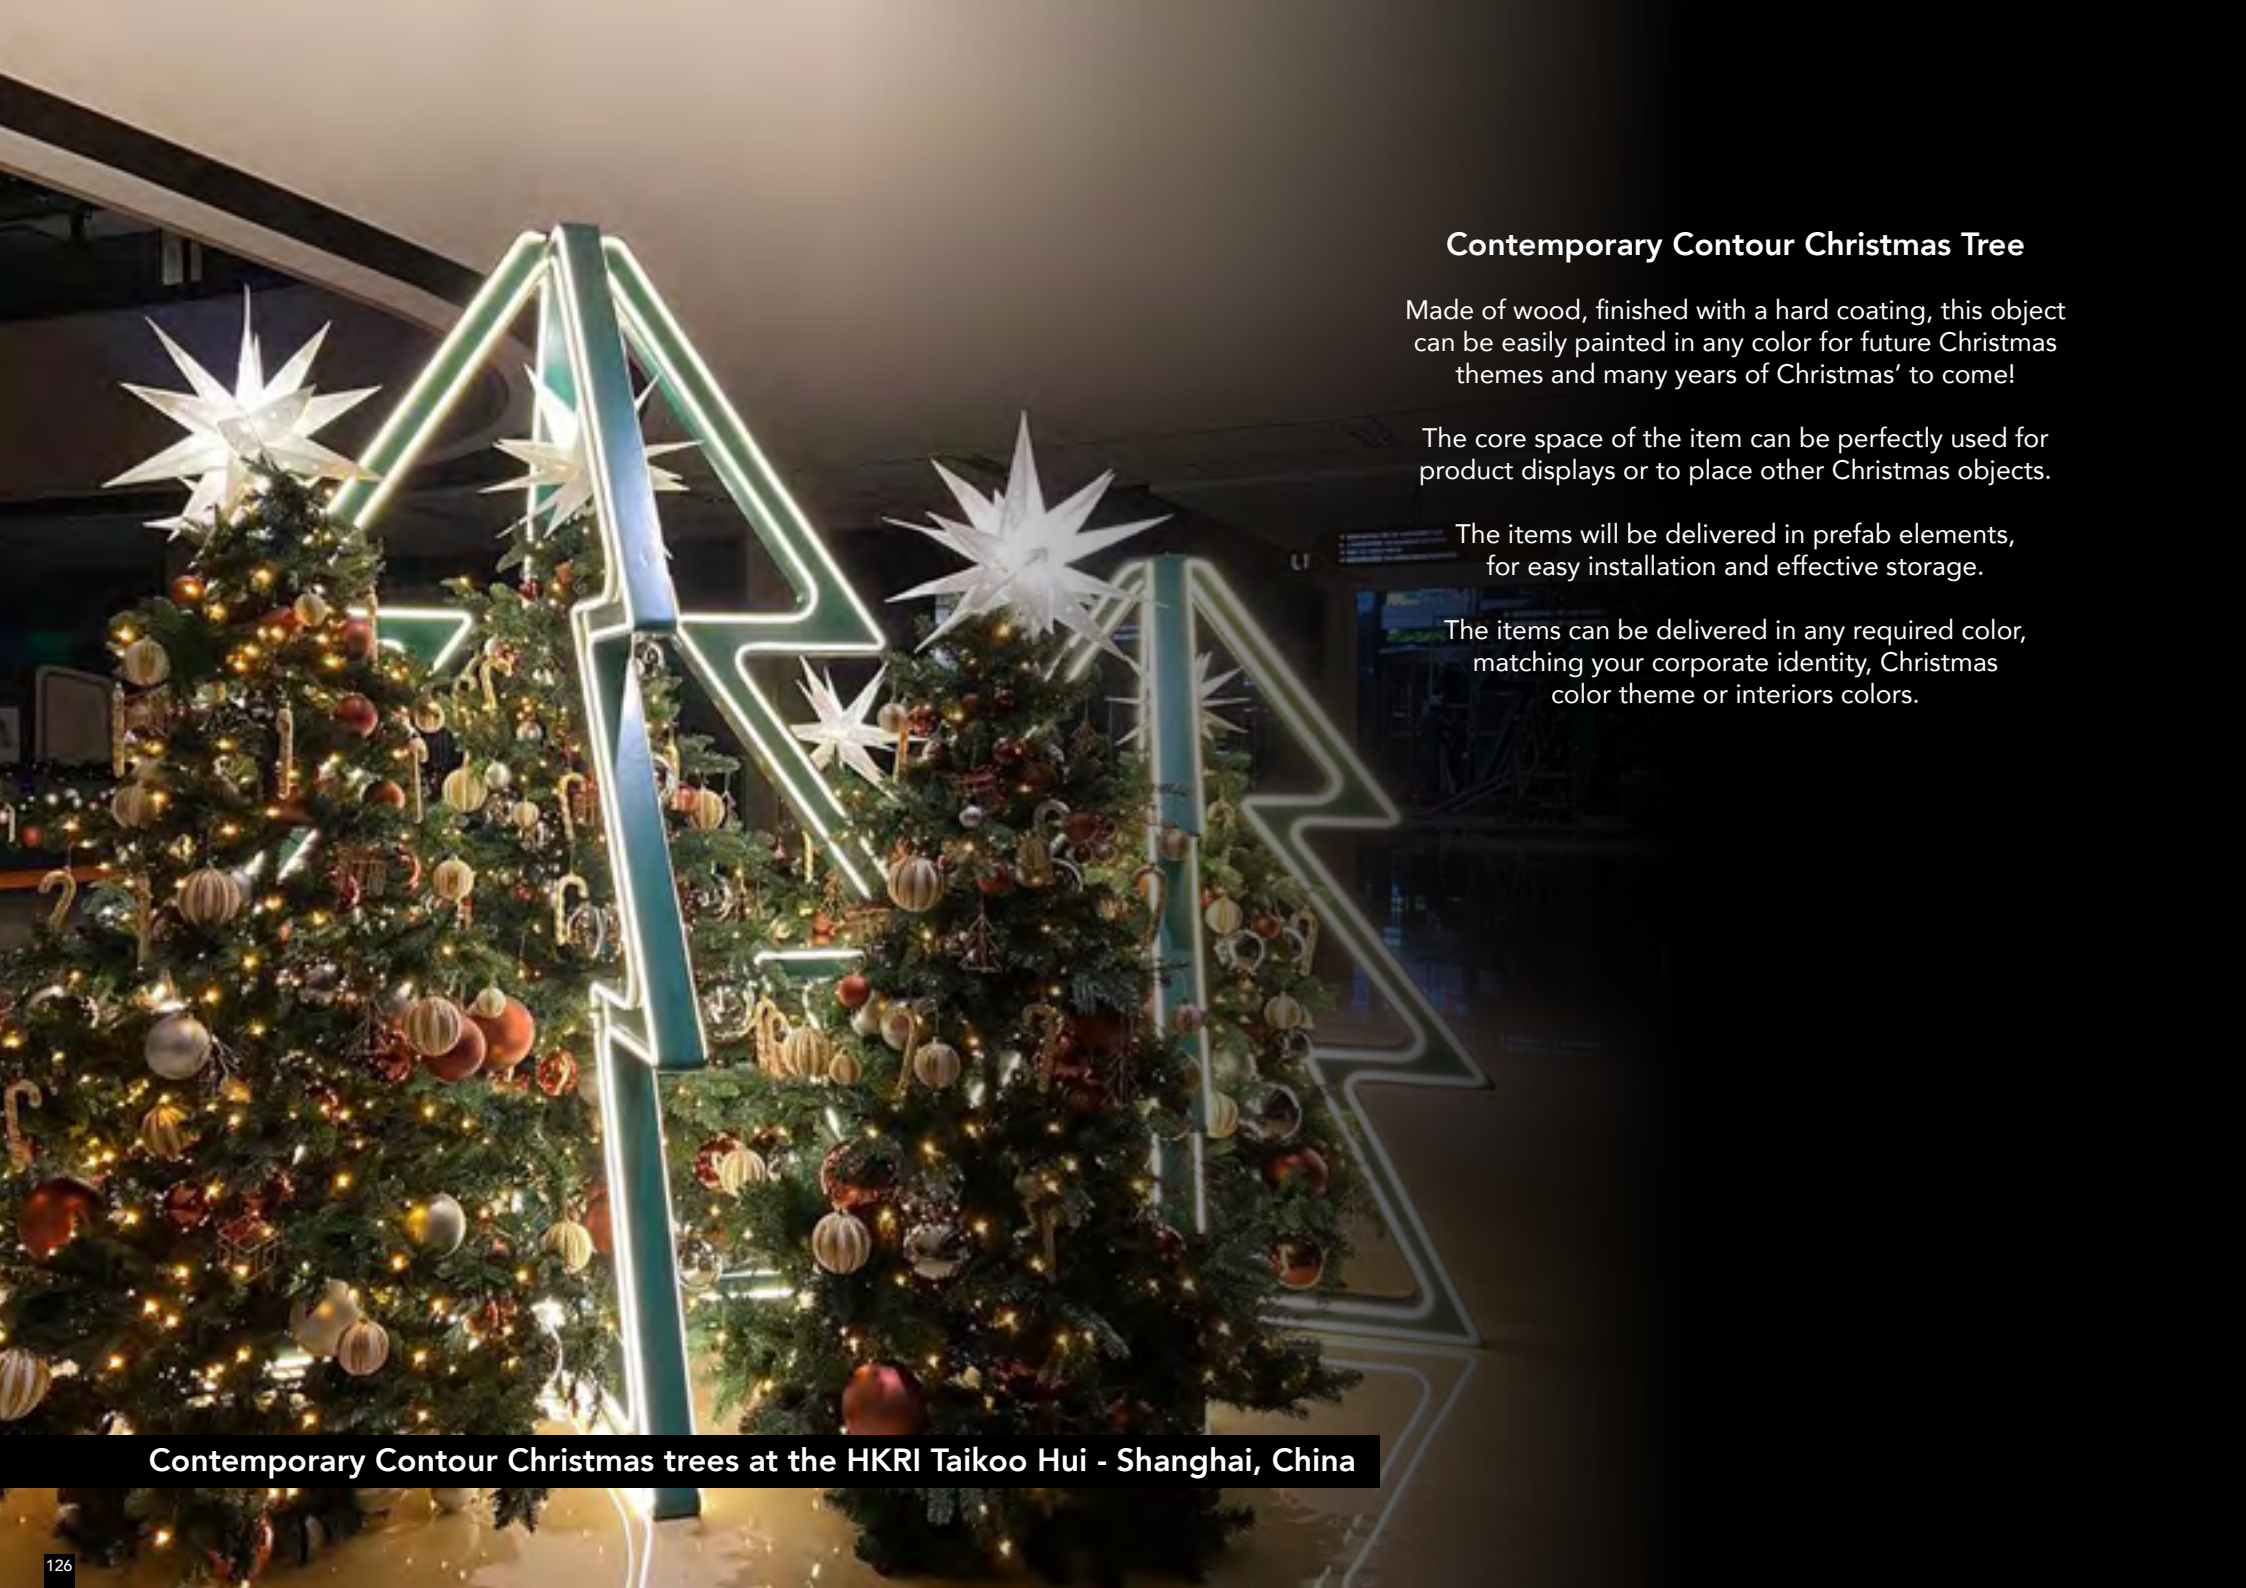

Contemporary Contour Christmas Tree

Made of wood, finished with a hard coating, this object can be easily painted in any color for future Christmas themes and many years of Christmas' to come!

The core space of the item can be perfectly used for product displays or to place other Christmas objects.