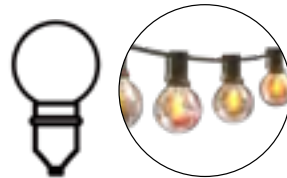

Round 10cm Transparent Glass
3000 Kelvin