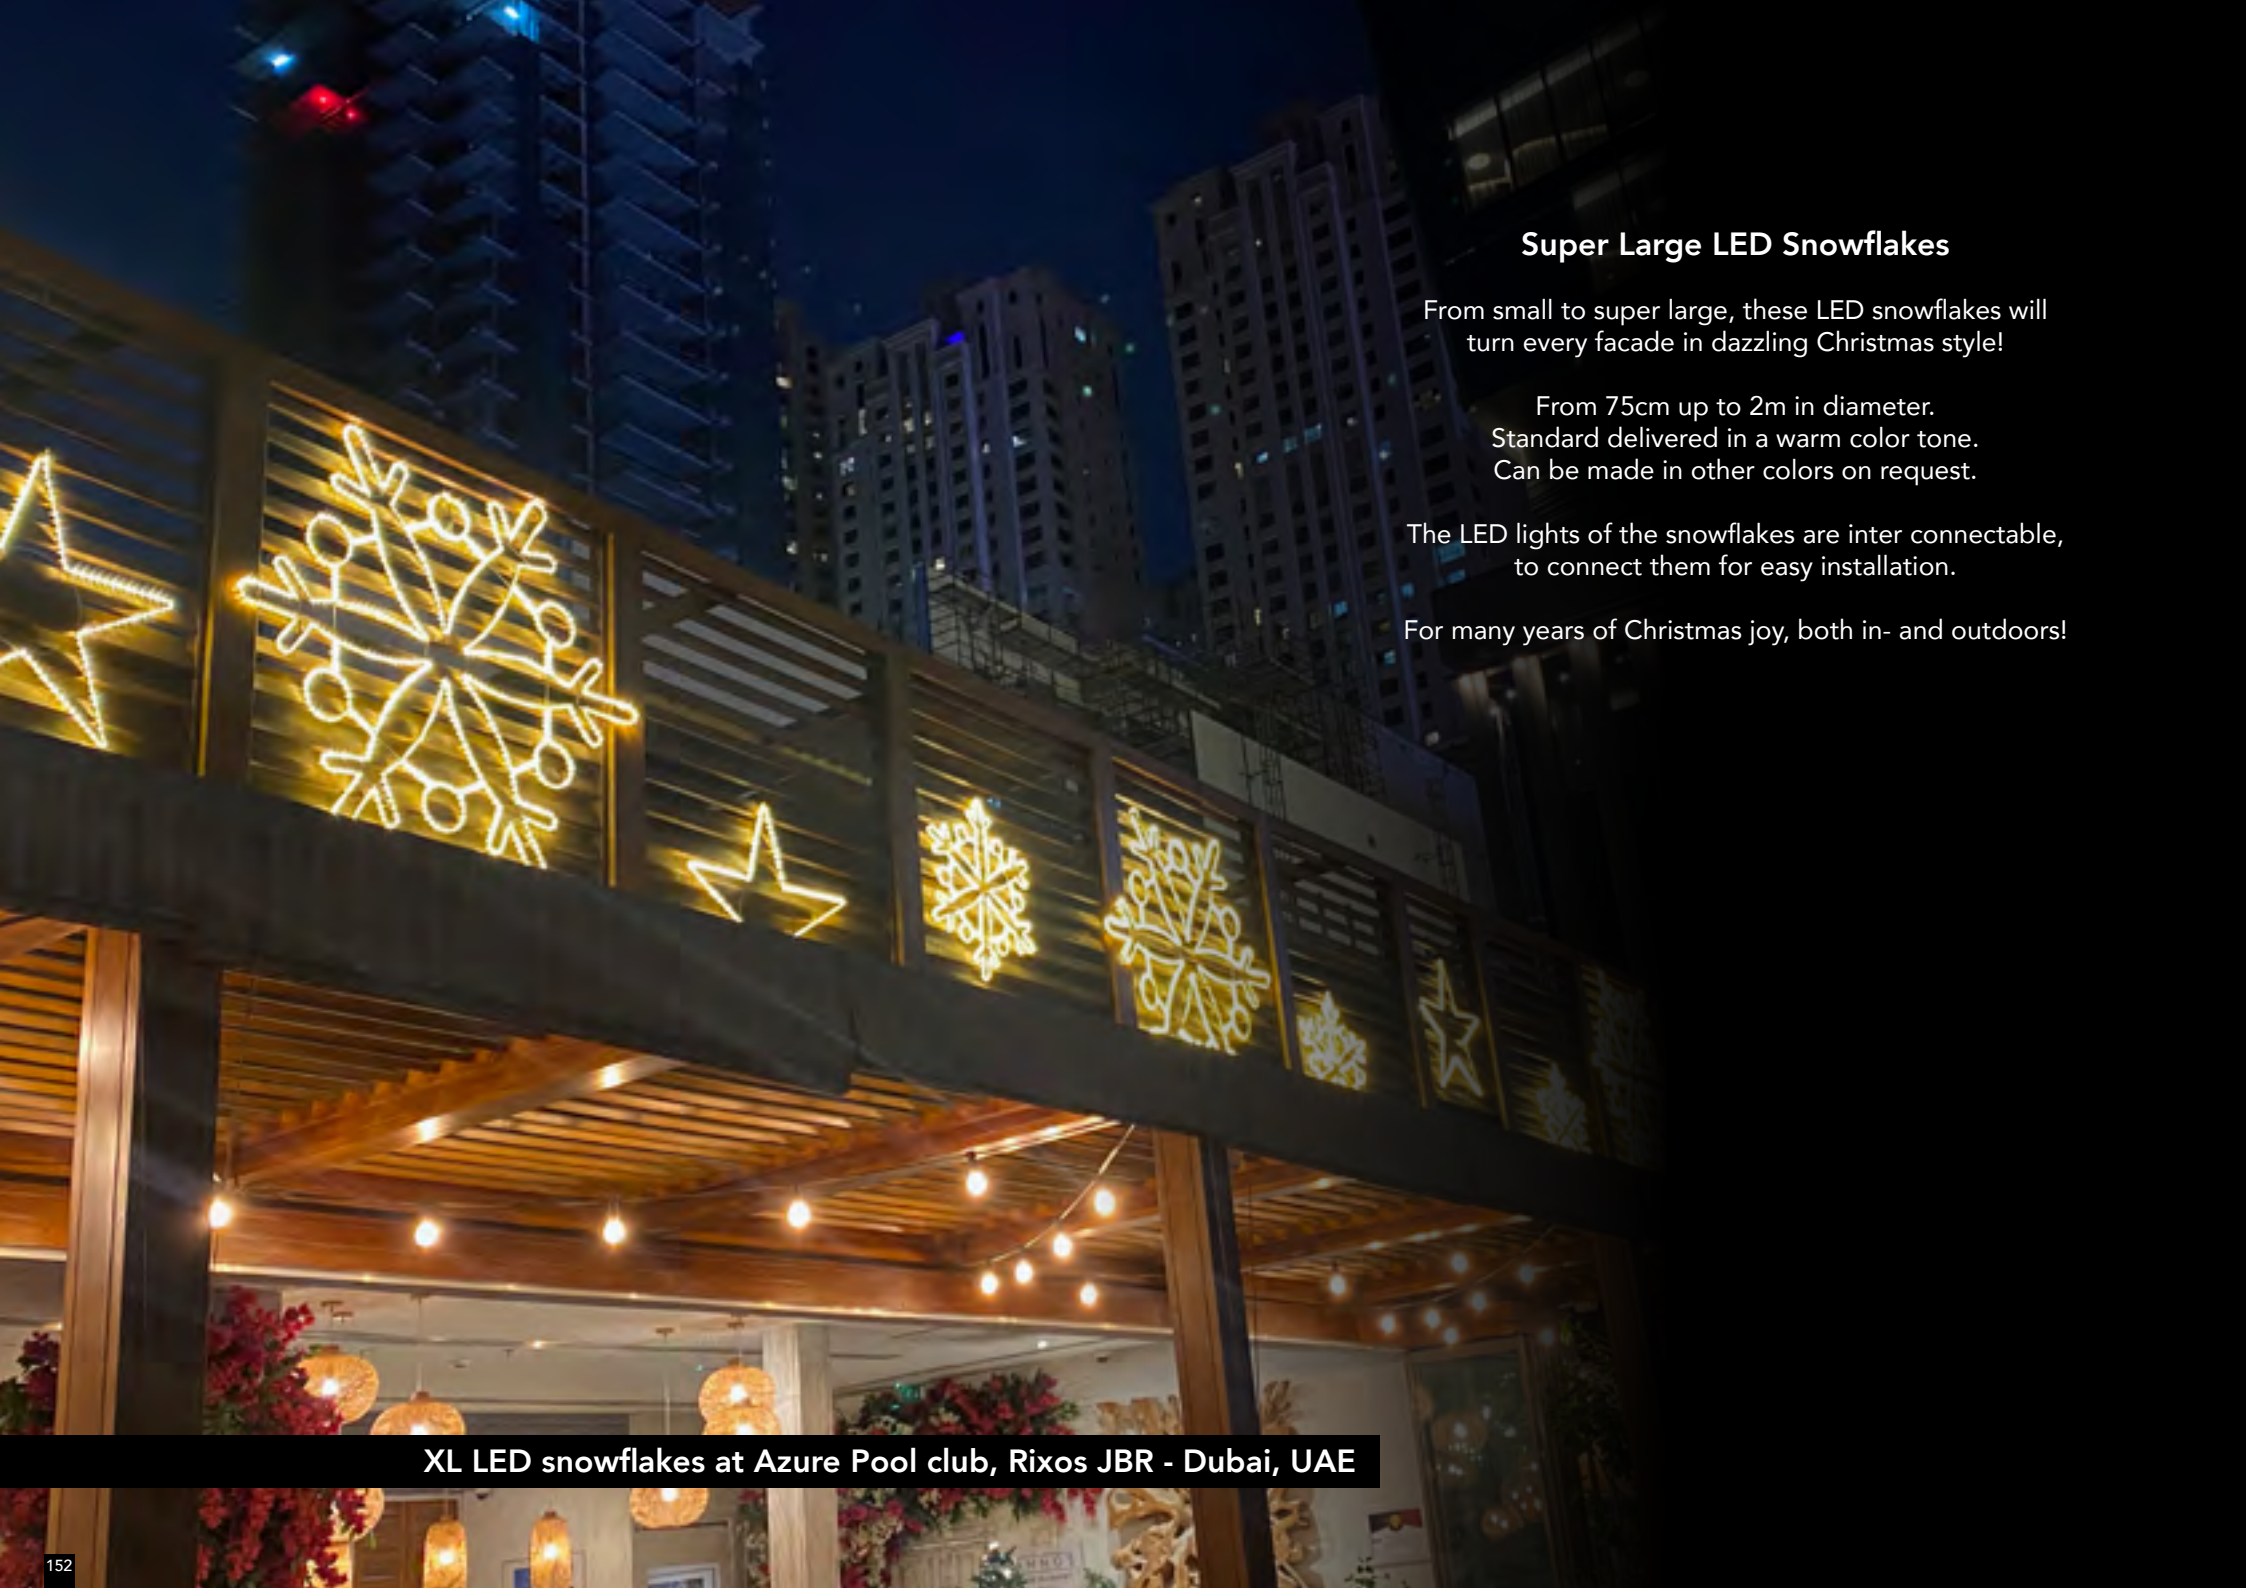

Standard available in sizes 4 up to 8 meters, with LED in a warm color tone, colored LED lights or add additional twinkling lights. All suitable for outdoors.

8m tall flagpole at the GrandWest Casino - Cape Town, South Africa

Turn your Flagpole into a Christmas Tree!

LED Flagpole Christmas Tree
8m high x 3m Ø
Art. nr. OD.21.089

LED Flagpole Christmas Tree
6m high x 2m Ø
Art. nr. OD.21.088

LED Flagpole Christmas Tree
4m high x 1.5m Ø
Art. nr. OD.21.087

Tree top star - Northern Star
60cm Ø
Art. nr. GD.21.078

Facade of customized 2D plexi glass giftboxes, The Westin Hotel - Shanghai, China

LED Snow flakes and LED Sleigh and Reindeer at The Peninsula Hotel - Beijing, China

The LED lights of the snowflakes are inter connectable, to connect them for easy installation.

For many years of Christmas joy, both in- and outdoors!

XL LED snowflakes at Azure Pool club, Rixos JBR - Dubai, UAE