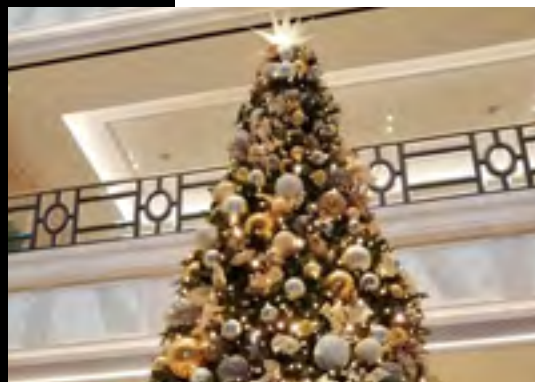

Luxury Christmas Tree Set - 'Baubles and Bows'

All-in-one package of Christmas tree with pre-fixed LED lights and an abundance of ornaments.

2m Christmas tree comes with 350 ornaments Art. nr. LTS.21.003
3m Christmas tree comes with 475 ornaments Art. nr. LTS.21.004
4m Christmas tree comes with 500 ornaments Art. nr. LTS.21.005

Cone Christmas Tree
'Frosted'