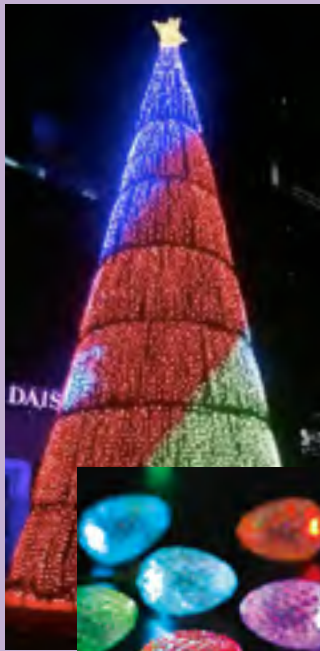

Fully programmable pattern-changing LED lights