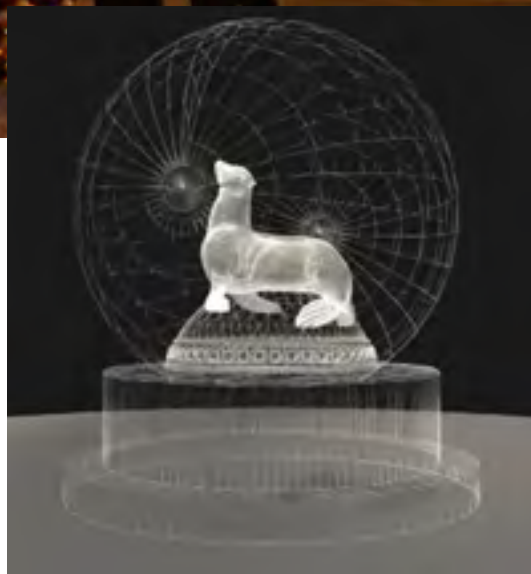

The 'Oscar'

In 2017 we were honored to develop unique Christmas items based on the mascot of the Table Bay hotel in Cape Town, the Sea lion called 'Oscar'. Based on the golden sculpture at the entrance of the hotel, we developed a luxurious and cute snow globe as the Christmas gift for the Holiday Season.

We also developed a larger than life LED object; a 5-meter tall 'Oscar', to welcome guests at the hotel's driveway.

Not only an impressive way of welcoming your guests at the hotel to spend their holidays, but also an amazing way of giving 5-star attention to detail for the festive decor!