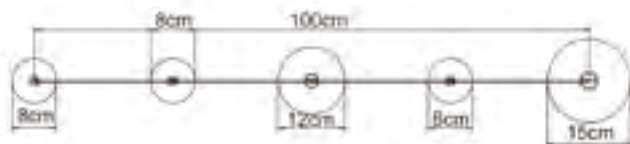

**Bauble set for alcove or railing
1m wide x 1m long**

pre-attached to cords of 150-100cm

See full details Art. nr. OD.21.125

**Bauble set for alcove or railing
1m wide x 1.5m long**

pre-attached to cords of 50-150cm

See full details Art. nr. OD.21.126

**Bauble set for alcove or railing
1m wide x 3m long**

pre-attached to cords of 50-300cm

See full details Art. nr. OD.21.127

**Bauble set for alcove or railing
1m wide x 4m long**

pre-attached to cords of 50-400cm

See full details Art. nr. OD.21.128