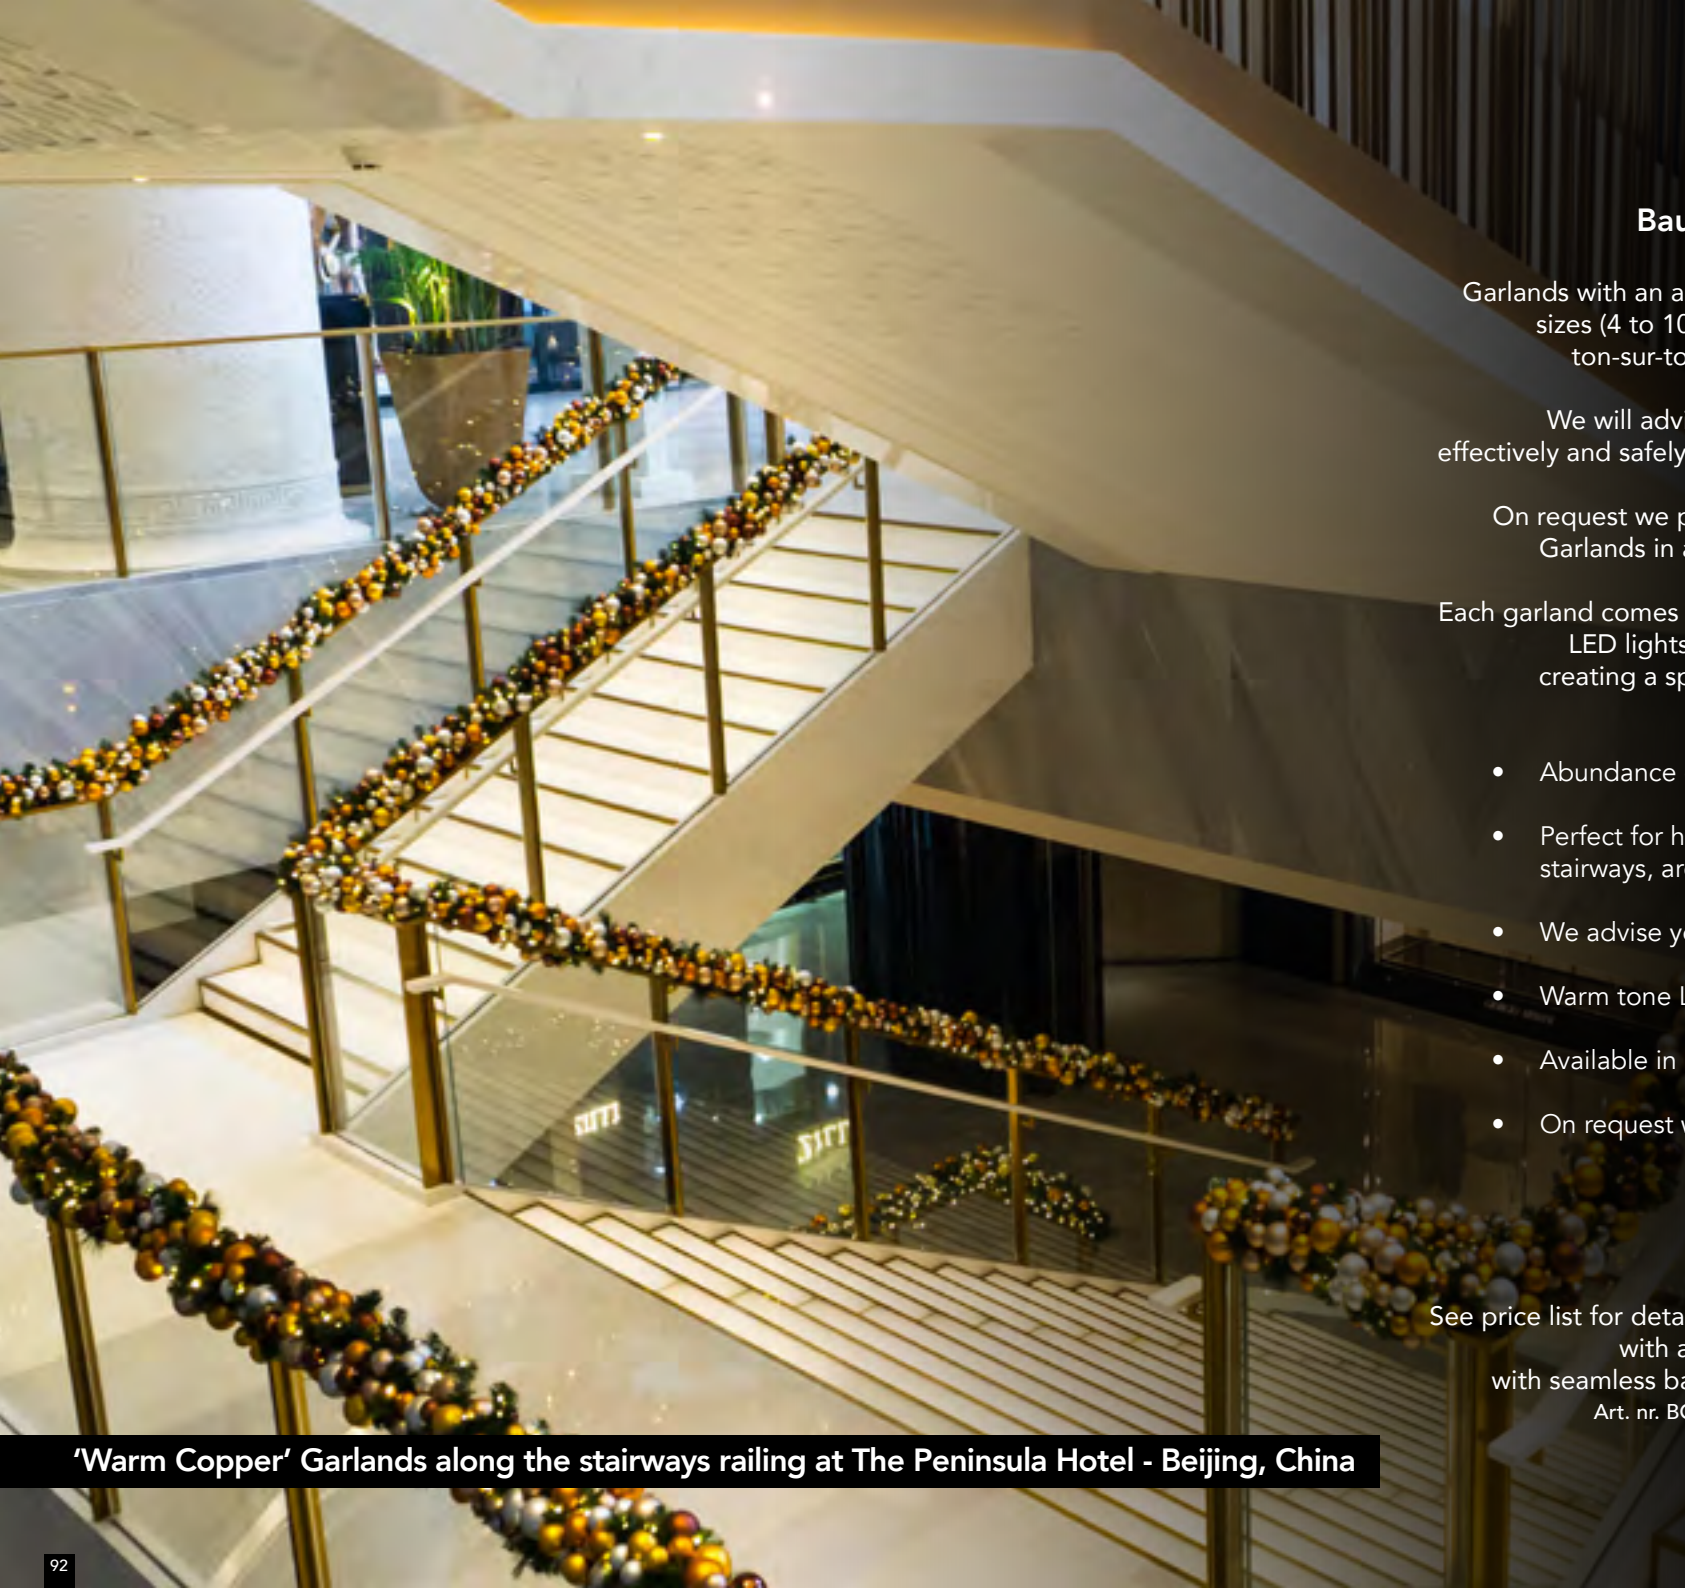

Bauble Garlands

Garlands with an abundance of baubles in several sizes (4 to 10cm) and in sophisticated ton-sur-ton color combinations.

We will advise you on how to install effectively and safely; for any staircase, railing or arch.