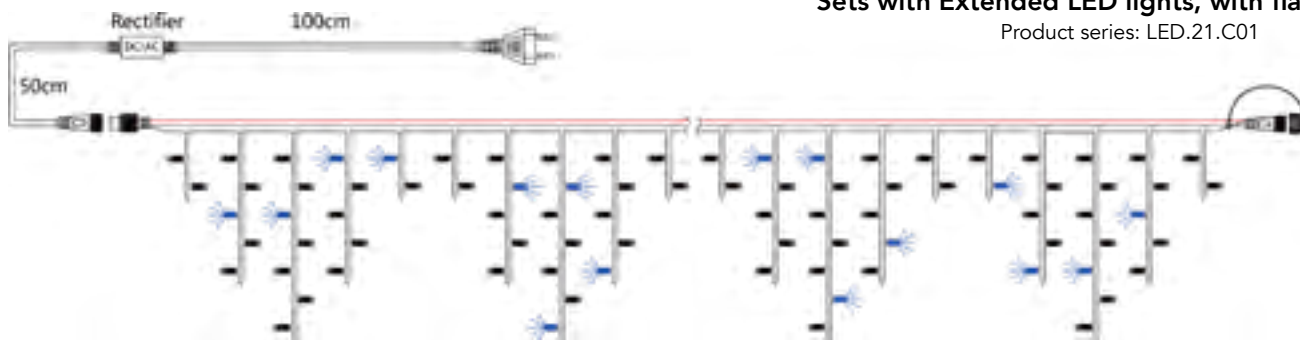

Sets with Extended LED lights, with flashing lights

Product series: LED.21.C01