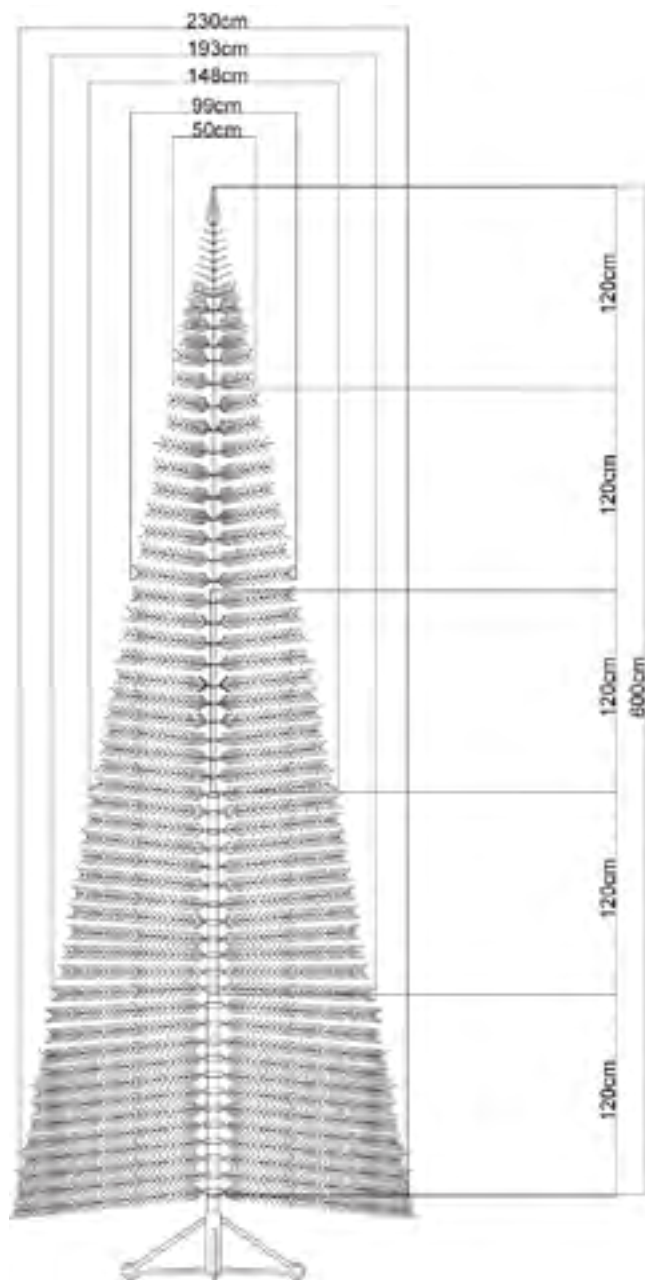

**Foldable branches structure,
for easy setup.**

All trees up to 6 meters will be fully foldable.
Trees taller than 6 meters will come in partly
loose branches (bottom part only) and
foldable branches for the top 6 meters.

Large Christmas Tree

- Christmas tree (4m up to 12m)
- Prefixed LED lights
- Garlands to cover the foot of the tree

Decoration package

- Abundance of ornaments 4-40cm diameter
- Luxury hooks
- Decoration instructions
- Tree topper
- All packed in strong reusable carton boxes
- Clear setup instructions and decoration tips
- Optional flight cases