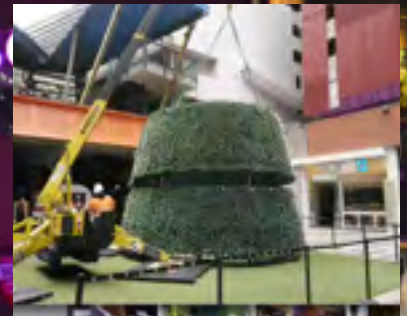

STATS

15m tall walk-in RGB digital Christmas Tree

- First location: QV Melbourne Plaza, Australia, 2019
- 15m tall walk-in RGB Digital Christmas tree
- 1m 3D Northern Star Tree-topper
- 900 meters of green garlands wrapped around the frame
- 9 Geometric Characters inside the tree, including flying Reindeer
- Tree-frame includes entrance and exit gates
- 16.000 colorful RGB Lights, programmable