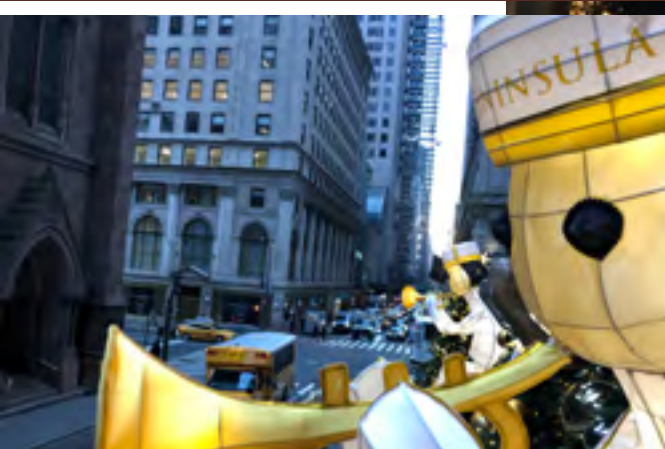

Christmas Destination in New York

In 2019 The Peninsula New York became the main Christmas destination in town.

By decorating both the stunning facade as well as the hotel's interior, it soon became the talk of the town and attracted many visitors and tourists to see this decoration in real life.

With thousands of Instagram photos and posts as a result.

The hotel was listed in The Telegraph's as '10 best Christmas trees in a hotel worldwide'.

And this is exactly why we do what we do; create the best Christmas decors, anywhere around the world!