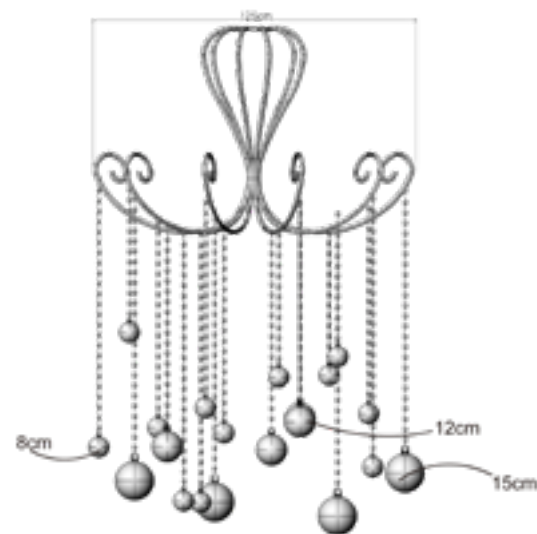

We have pre-attached larger and smaller baubles to the correct lengths of cords, which will help you to create the arrangement without having to do any adjustments.

Hanging Baubles at the Grand Emperor Hotel and Casino - Macau, China

Bauble set for Chandelier Medium

For chandelier of 50-75cm Ø
pre-attached to cords of 30-75cm

See full details Art. nr. OD.21.122

Bauble set for Chandelier Large

For chandelier of 75-125cm Ø
pre-attached to cords of 30-90cm