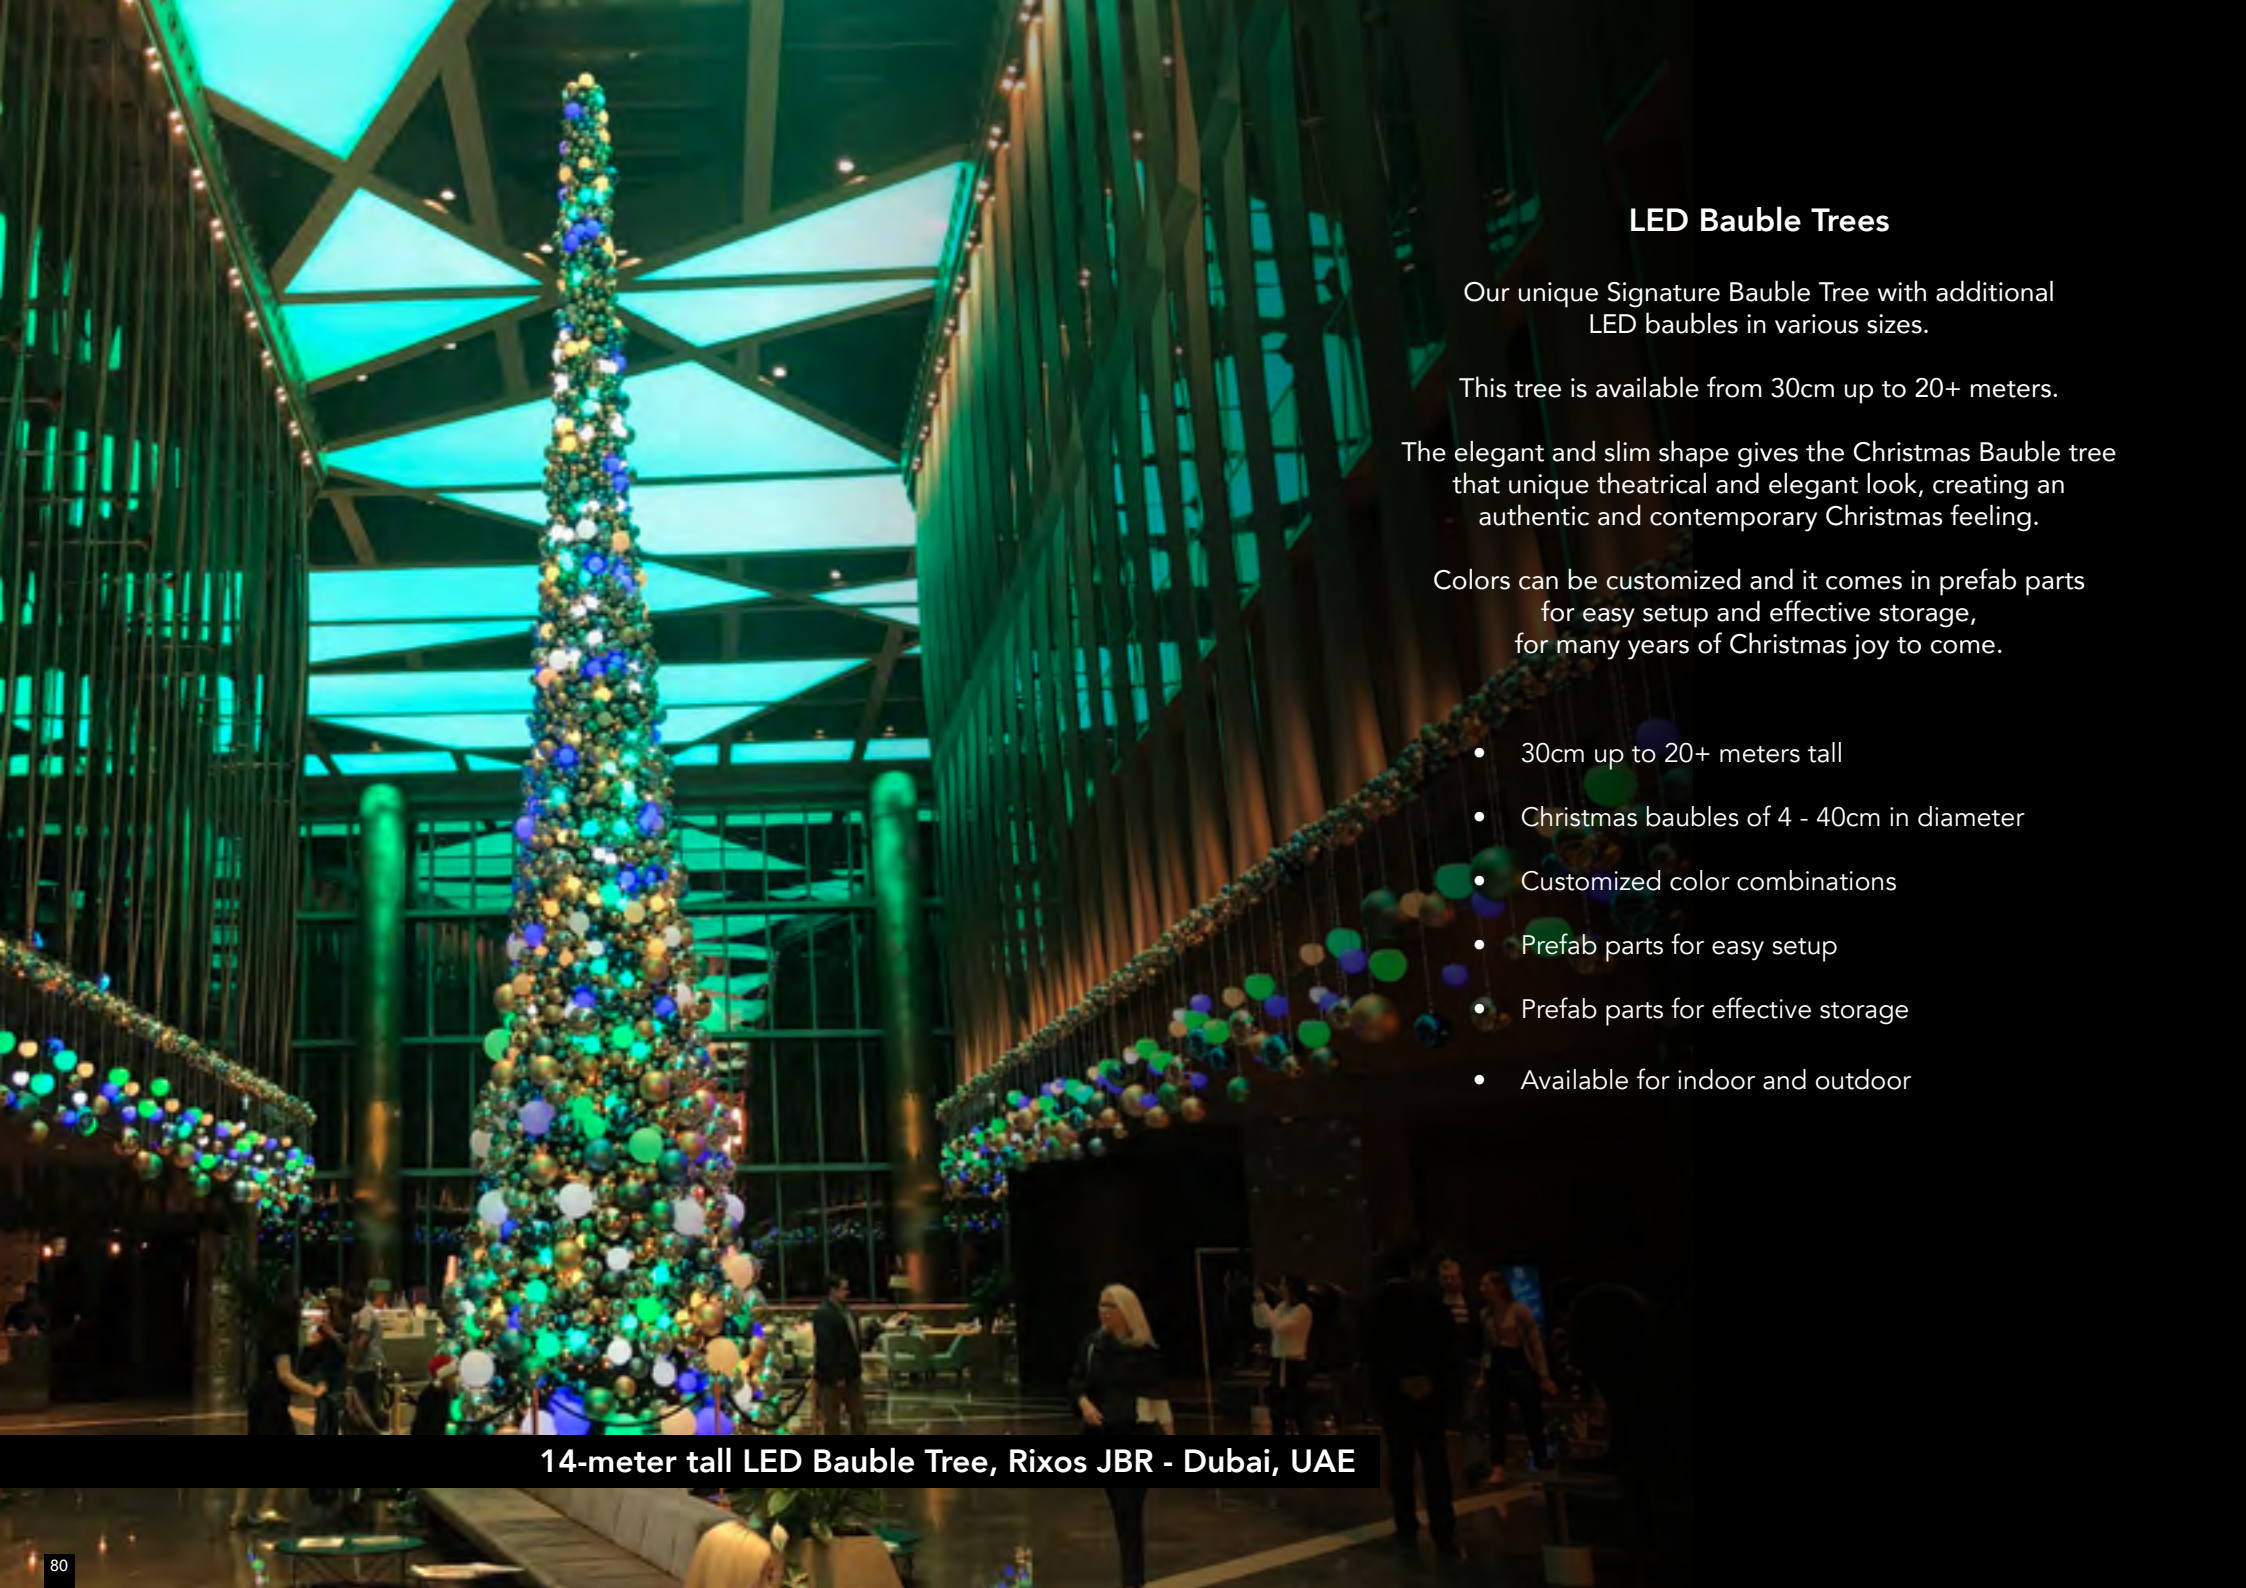

LED Bauble Trees

Our unique Signature Bauble Tree with additional LED baubles in various sizes.

This tree is available from 30cm up to 20+ meters.

The elegant and slim shape gives the Christmas Bauble tree that unique theatrical and elegant look, creating an authentic and contemporary Christmas feeling.

Colors can be customized and it comes in prefab parts for easy setup and effective storage, for many years of Christmas joy to come.

- 30cm up to 20+ meters tall
- Christmas baubles of 4 - 40cm in diameter
- Customized color combinations
- Prefab parts for easy setup
- Prefab parts for effective storage
- Available for indoor and outdoor

14-meter tall LED Bauble Tree, Rixos JBR - Dubai, UAE