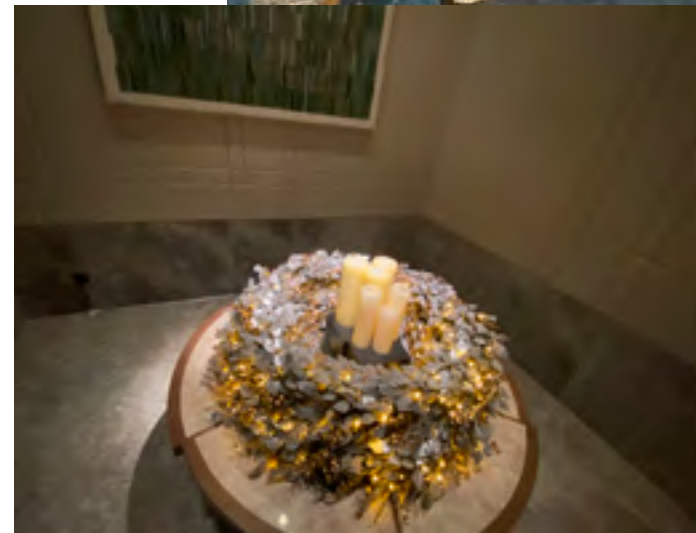

THEME SUGGESTION - Frosted Christmas in sparkling Gold and Silver

Products available in this theme:

- Christmas Tree (2m up to 10m)
- Garlands
- Wreaths
- Swags
- Giftboxes
- Matching desk decoration