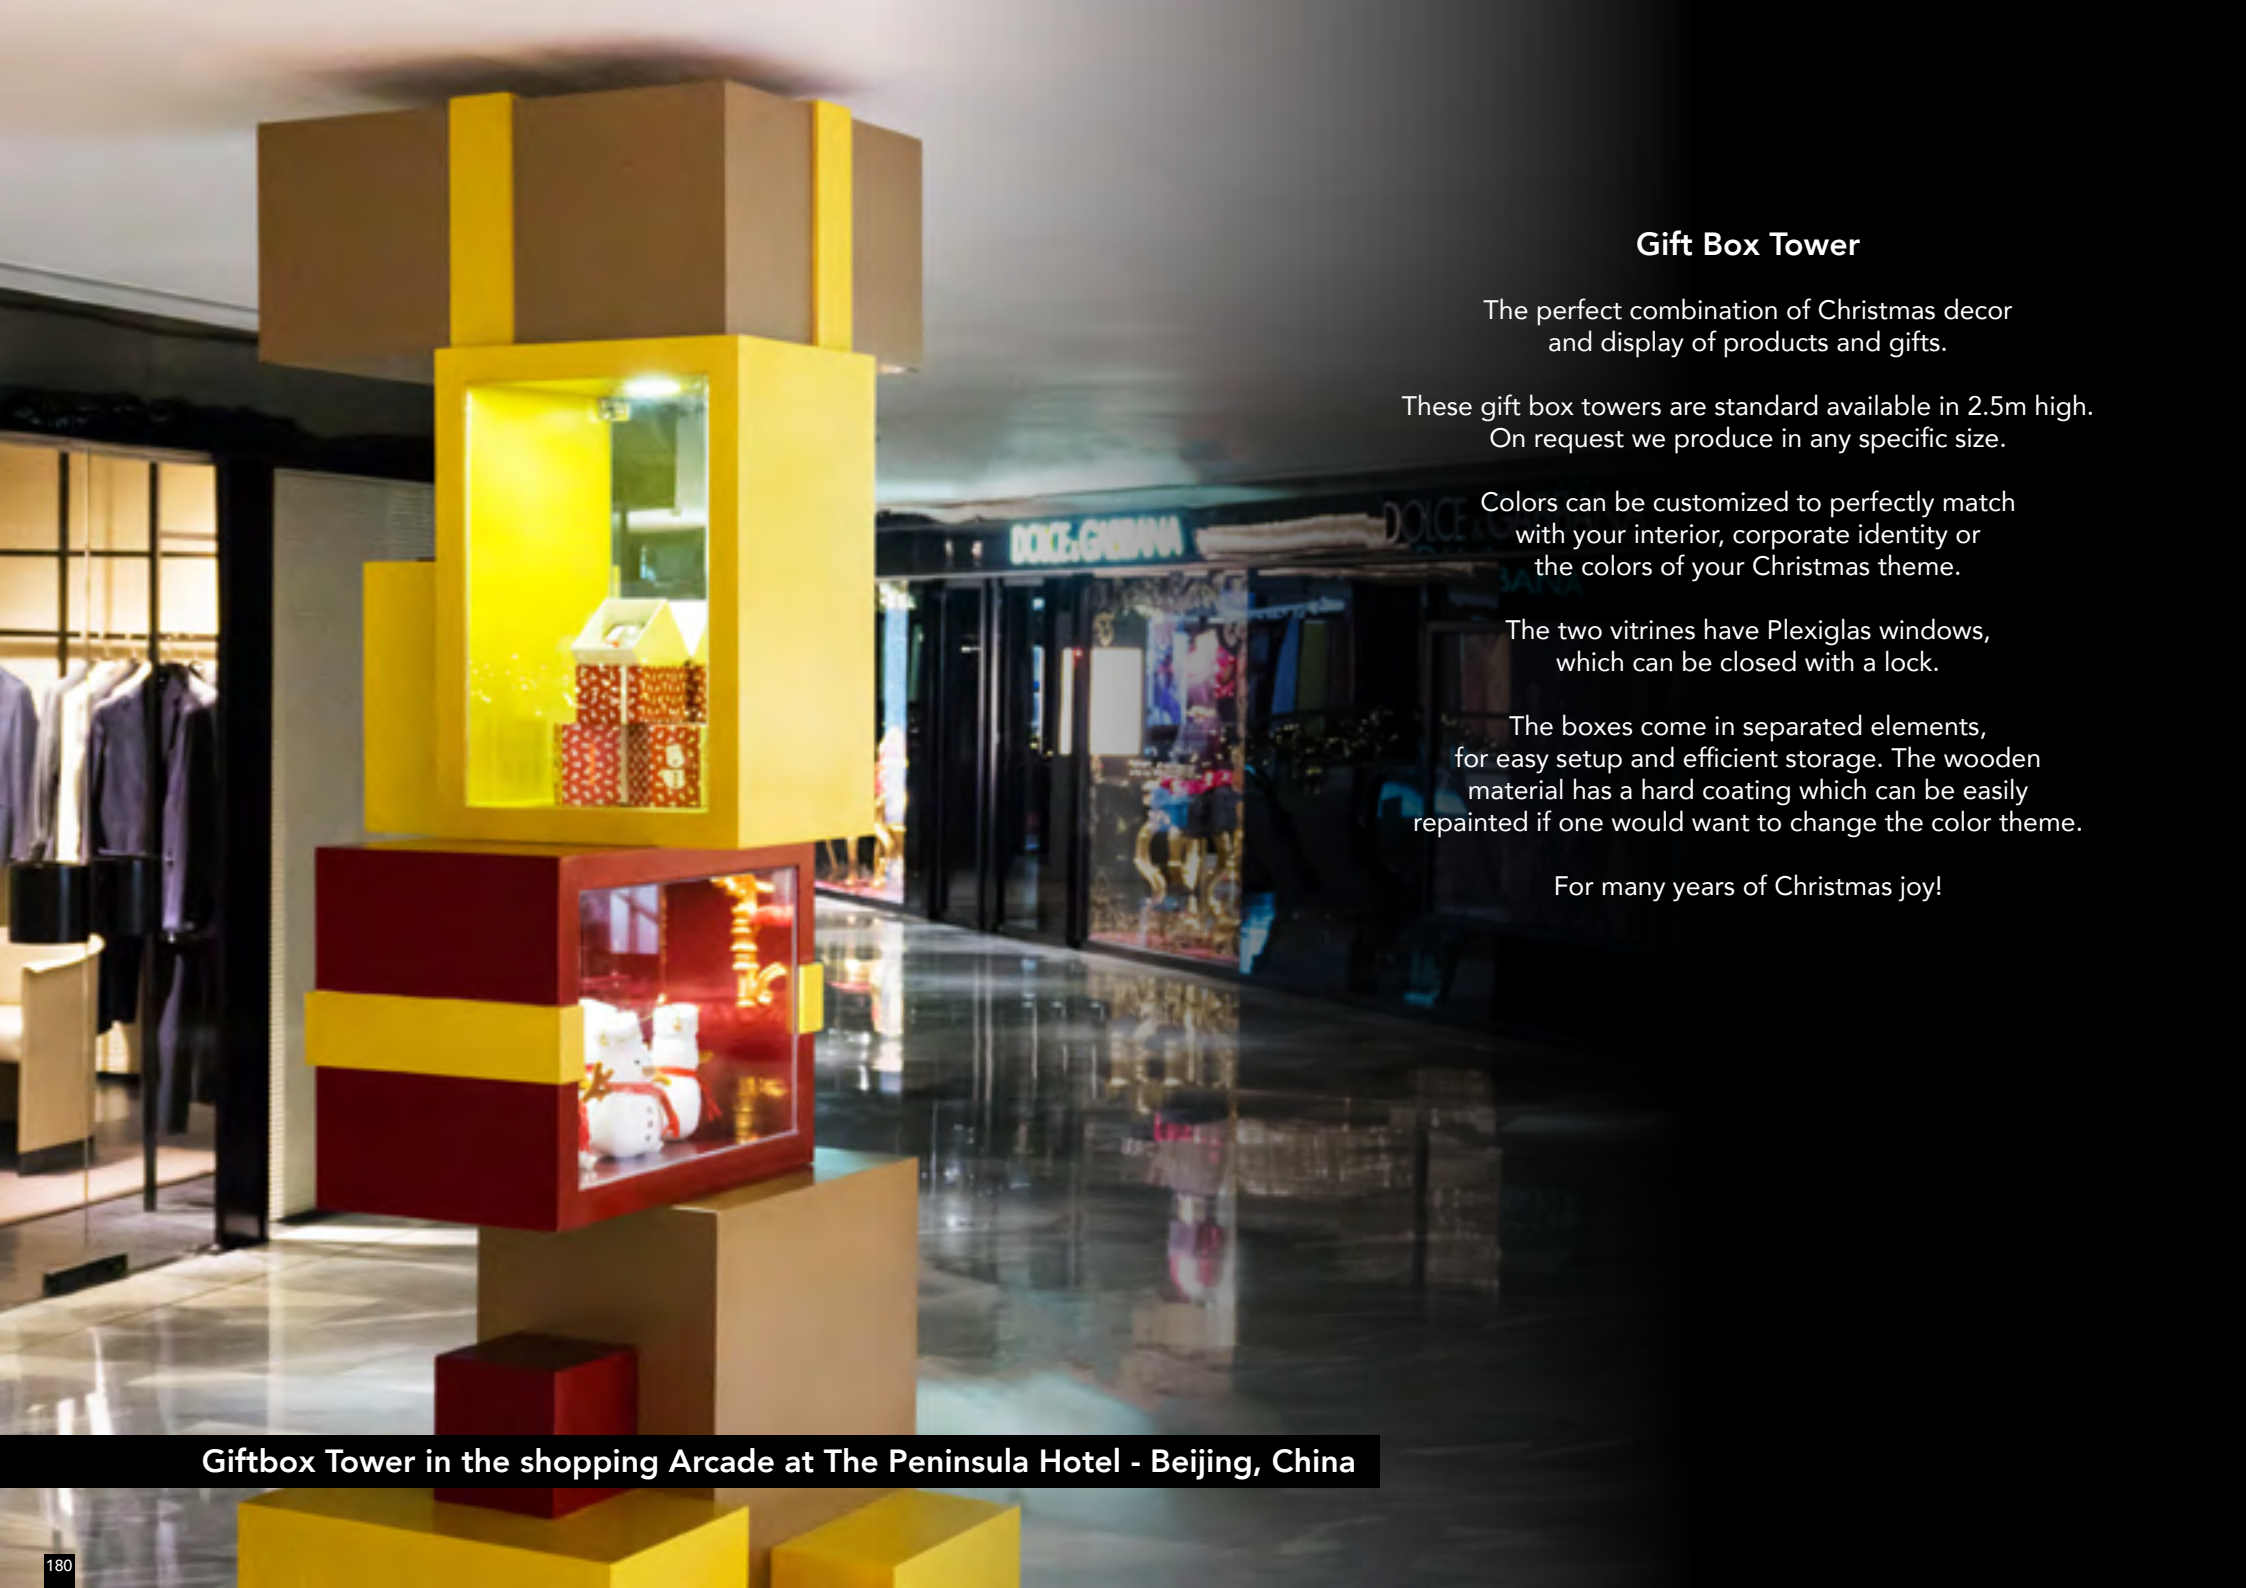

Gift Box Tower

The perfect combination of Christmas decor and display of products and gifts.

These gift box towers are standard available in 2.5m high. On request we produce in any specific size.

Colors can be customized to perfectly match with your interior, corporate identity or the colors of your Christmas theme.

The two vitrines have Plexiglas windows, which can be closed with a lock.

The boxes come in separated elements, for easy setup and efficient storage. The wooden material has a hard coating which can be easily repainted if one would want to change the color theme.

For many years of Christmas joy!

Giftbox Tower in the shopping Arcade at The Peninsula Hotel - Beijing, China