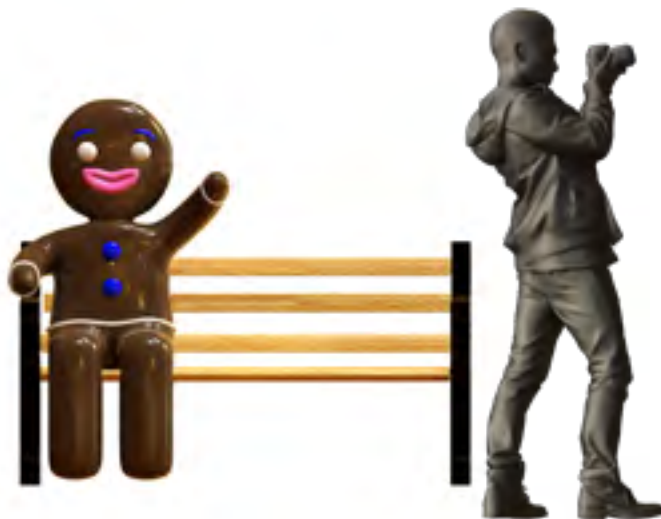

To order in any color
Optional branding

Character on bench - Gingerbread man

1.5M high

Art. nr. OD.21.030

Additional bench

135cm wide

Art. nr. OD.21.233