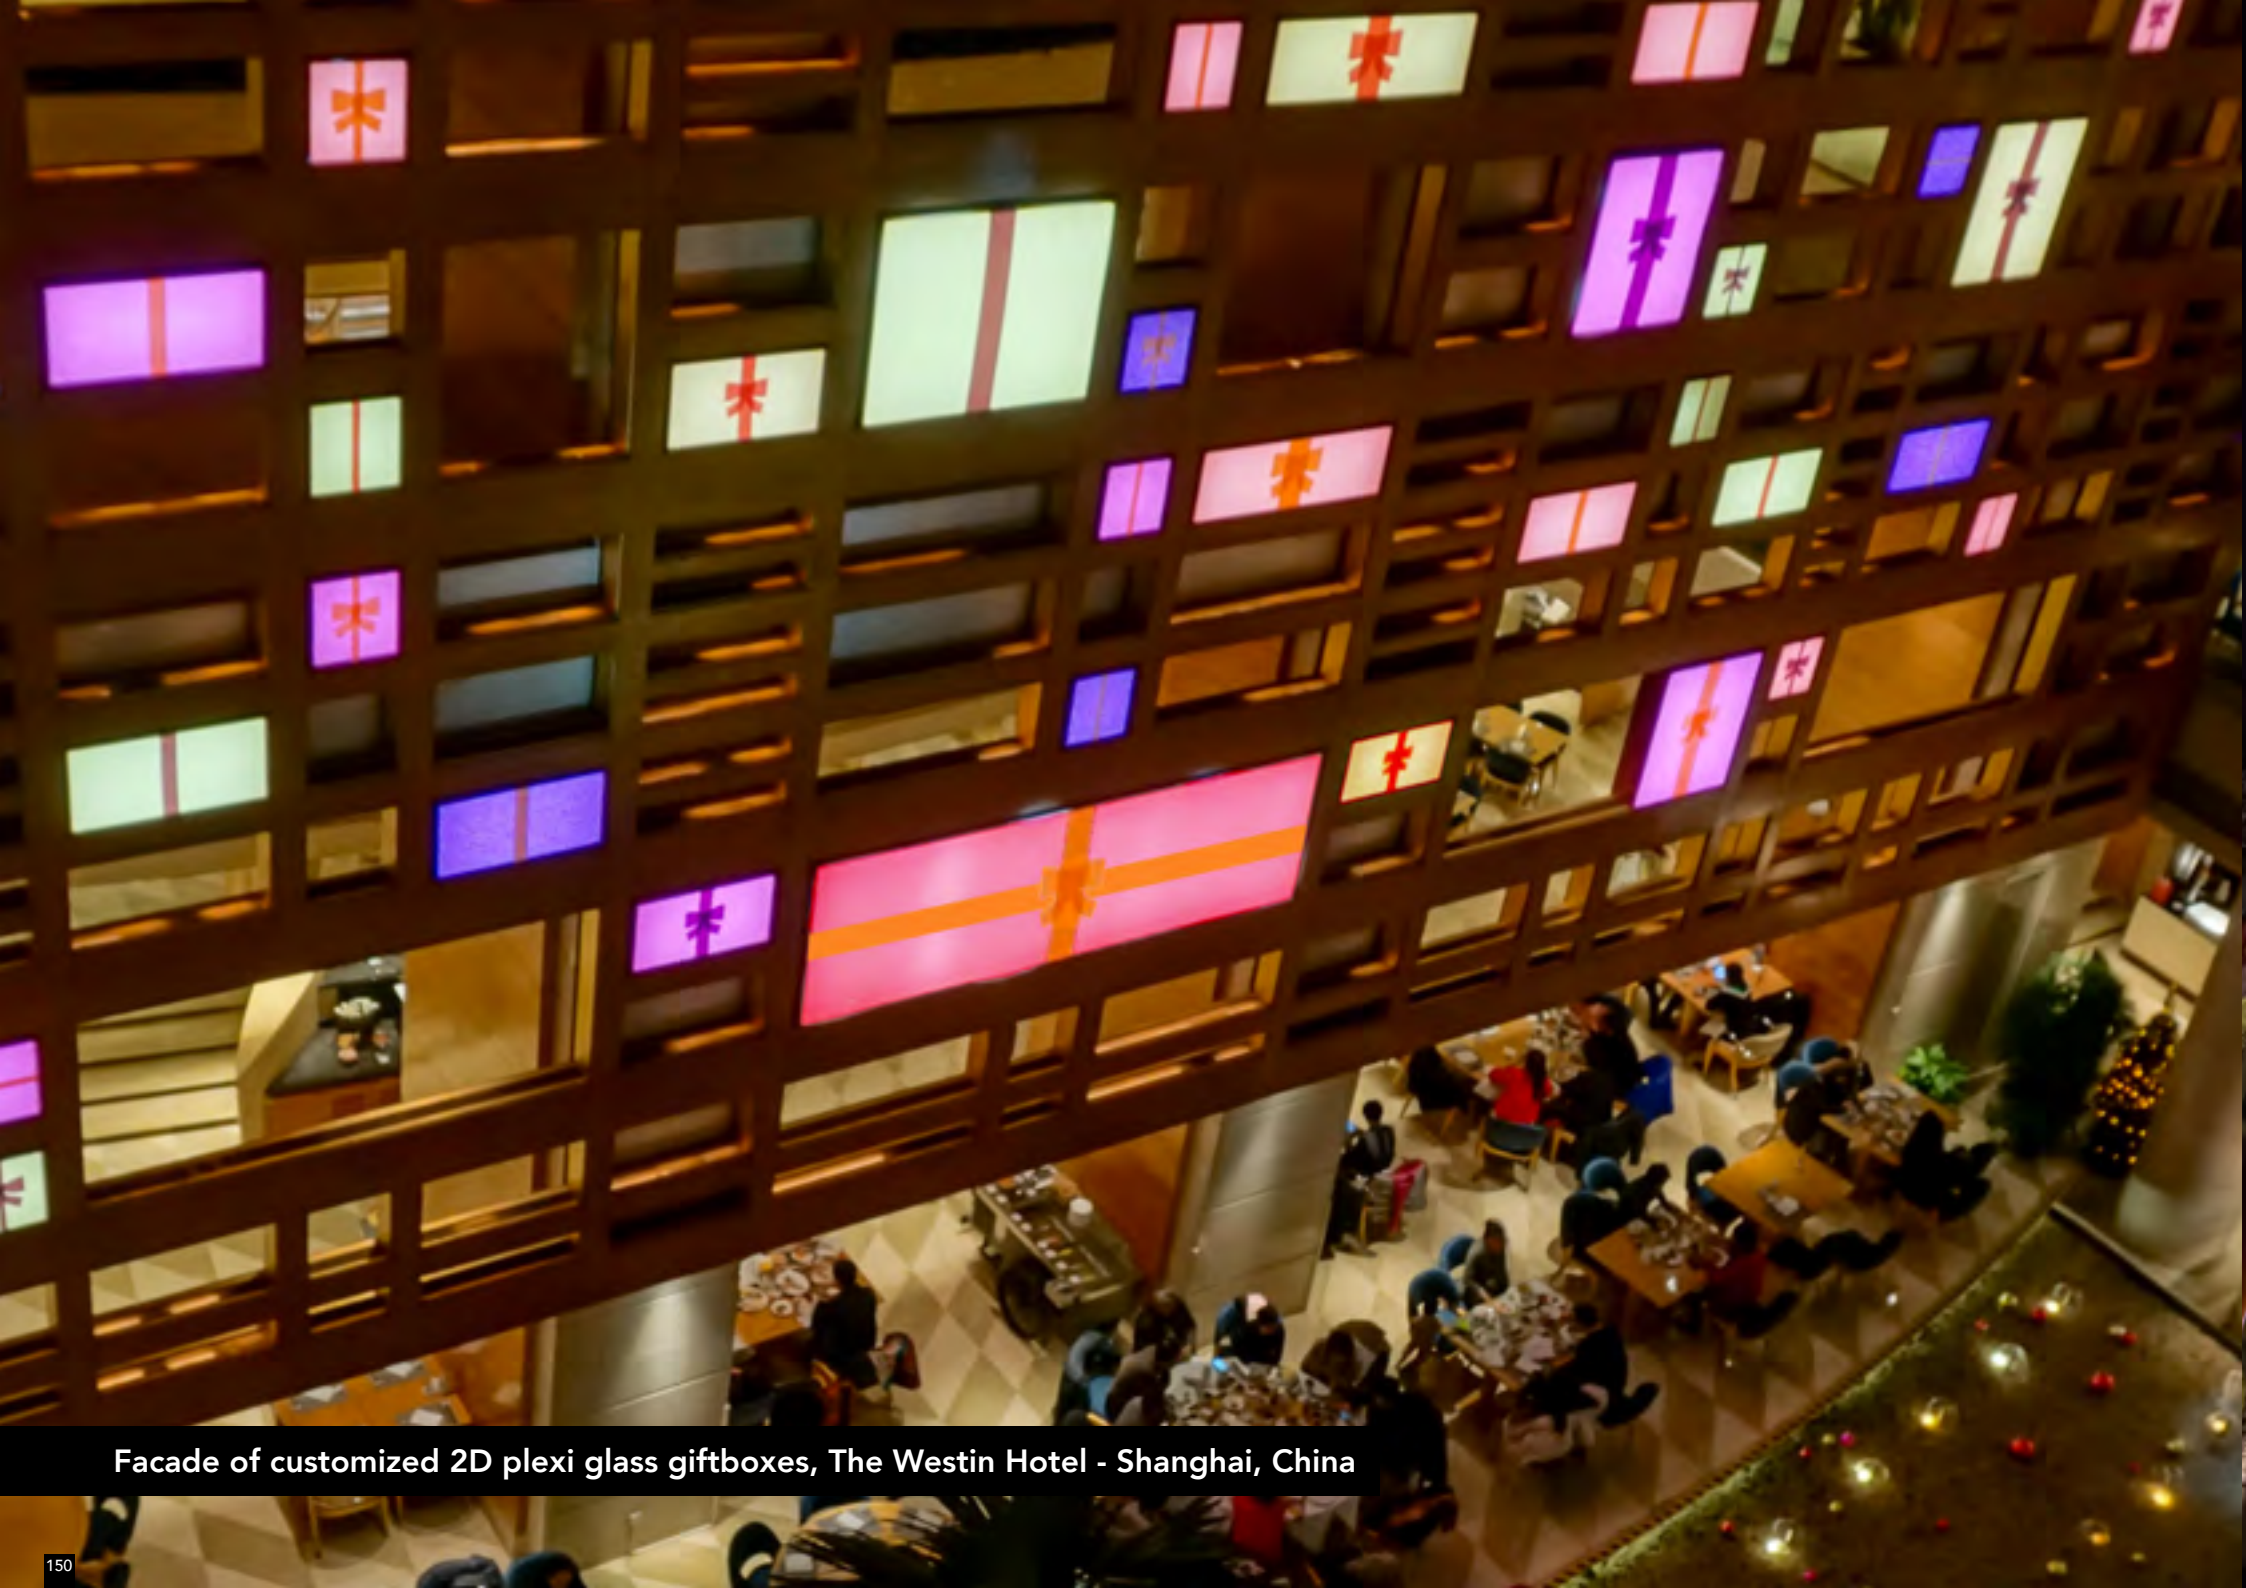

LED Flagpole Christmas Tree
8m high x 3m Ø
Art. nr. OD.21.089

LED Flagpole Christmas Tree
6m high x 2m Ø
Art. nr. OD.21.088

LED Flagpole Christmas Tree
4m high x 1.5m Ø
Art. nr. OD.21.087

Tree top star - Northern Star
60cm Ø
Art. nr. GD.21.078

Facade of customized 2D plexi glass giftboxes, The Westin Hotel - Shanghai, China