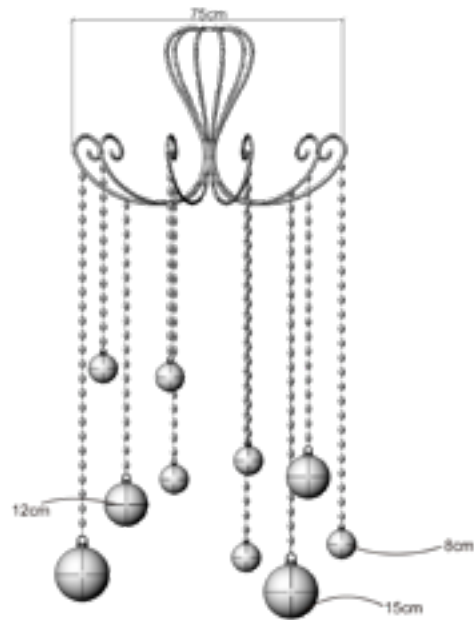

Hanging Baubles at the Grand Emperor Hotel and Casino - Macau, China