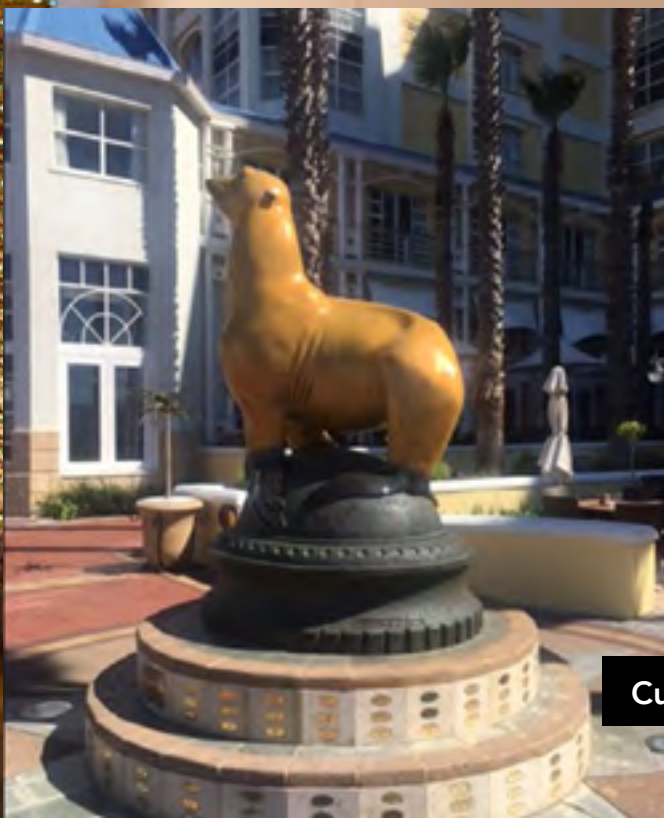

Exceeding your guests' expectations with objects that tell a story!

Meet 'Oscar' the Sea Lion, the mascot of Table Bay hotel in Cape Town. Based on the golden sculpture at the entrance of the hotel, we developed a cute and larger than life LED object.

A 5-meter tall 'Oscar', welcoming the guests at the hotel's driveway.

Not only an impressive way of welcoming your guests at the hotel to spend their holidays, but also an amazing way of telling a story that perfectly matches the brand!

Custom-made LED object for the Table Bay hotel - Cape Town, South Africa