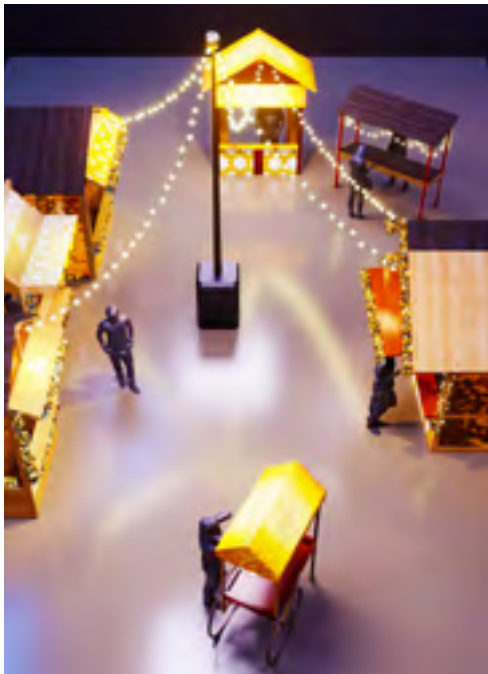

CONCEPTUAL LAYOUT A.1

- 1x model A
- 1x model B
- 1x model C
- 1x model D
- 1x model E
- 1x model F
- 1x model G
- 1 Pole 5-meter tall
- 35 meters of Festive lights
- Customized banners and panels
- Additional decorations in every booth