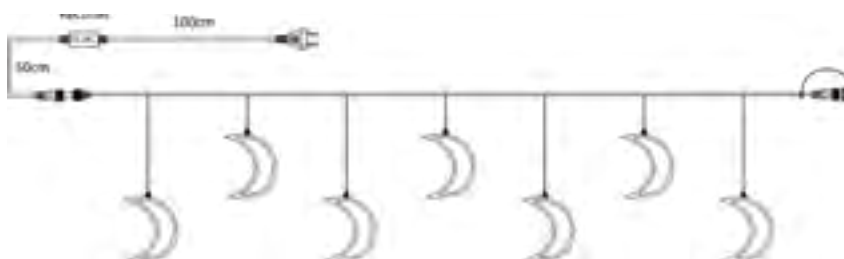

Sets with Star LED lights

Product series: LED.21.F01

Sets with Open Star LED lights

Product series: LED.21.G01

Sets with Moon LED lights

Product series: LED.21.H01

LED Light Stars on Sticks

Turn your garden into a dazzling Christmas backdrop; these LED light stars on sticks come in sets of 15, with stars in two sizes (10 and 12cm), for a playful lay out.