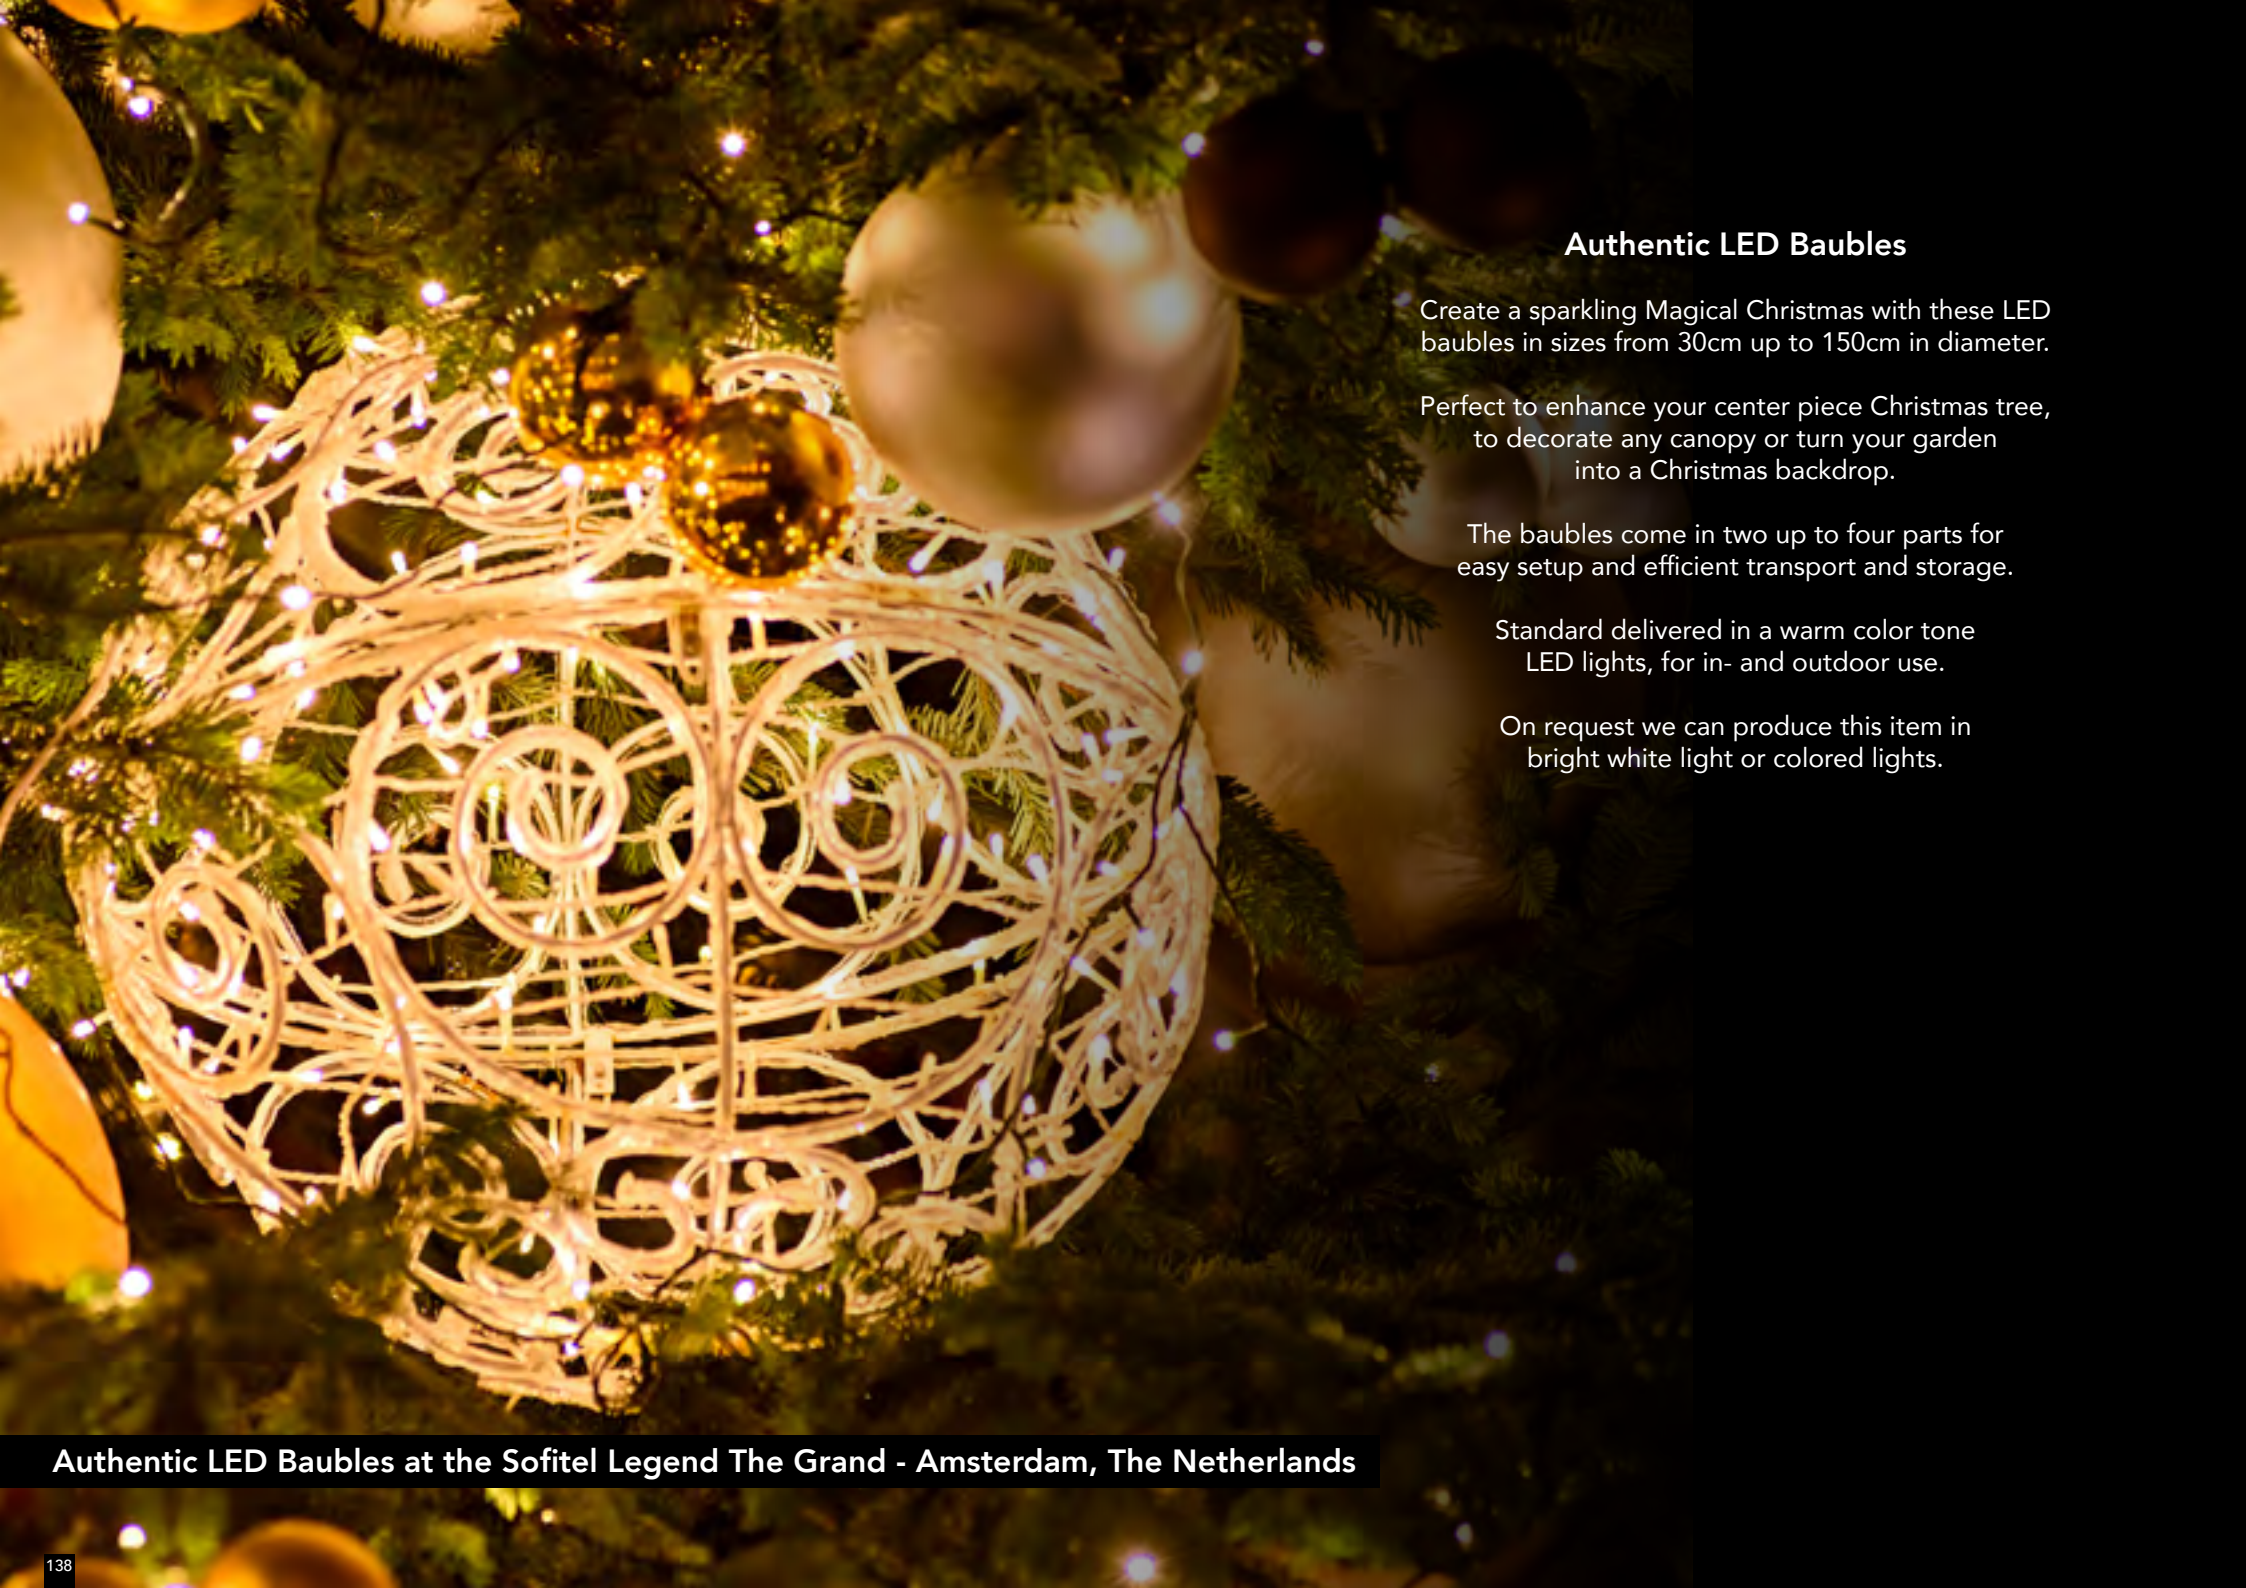

Authentic LED Baubles

Create a sparkling Magical Christmas with these LED baubles in sizes from 30cm up to 150cm in diameter.

Perfect to enhance your center piece Christmas tree, to decorate any canopy or turn your garden into a Christmas backdrop.

The baubles come in two up to four parts for easy setup and efficient transport and storage.

Standard delivered in a warm color tone LED lights, for in- and outdoor use.

On request we can produce this item in bright white light or colored lights.

Authentic LED Baubles at the Sofitel Legend The Grand - Amsterdam, The Netherlands