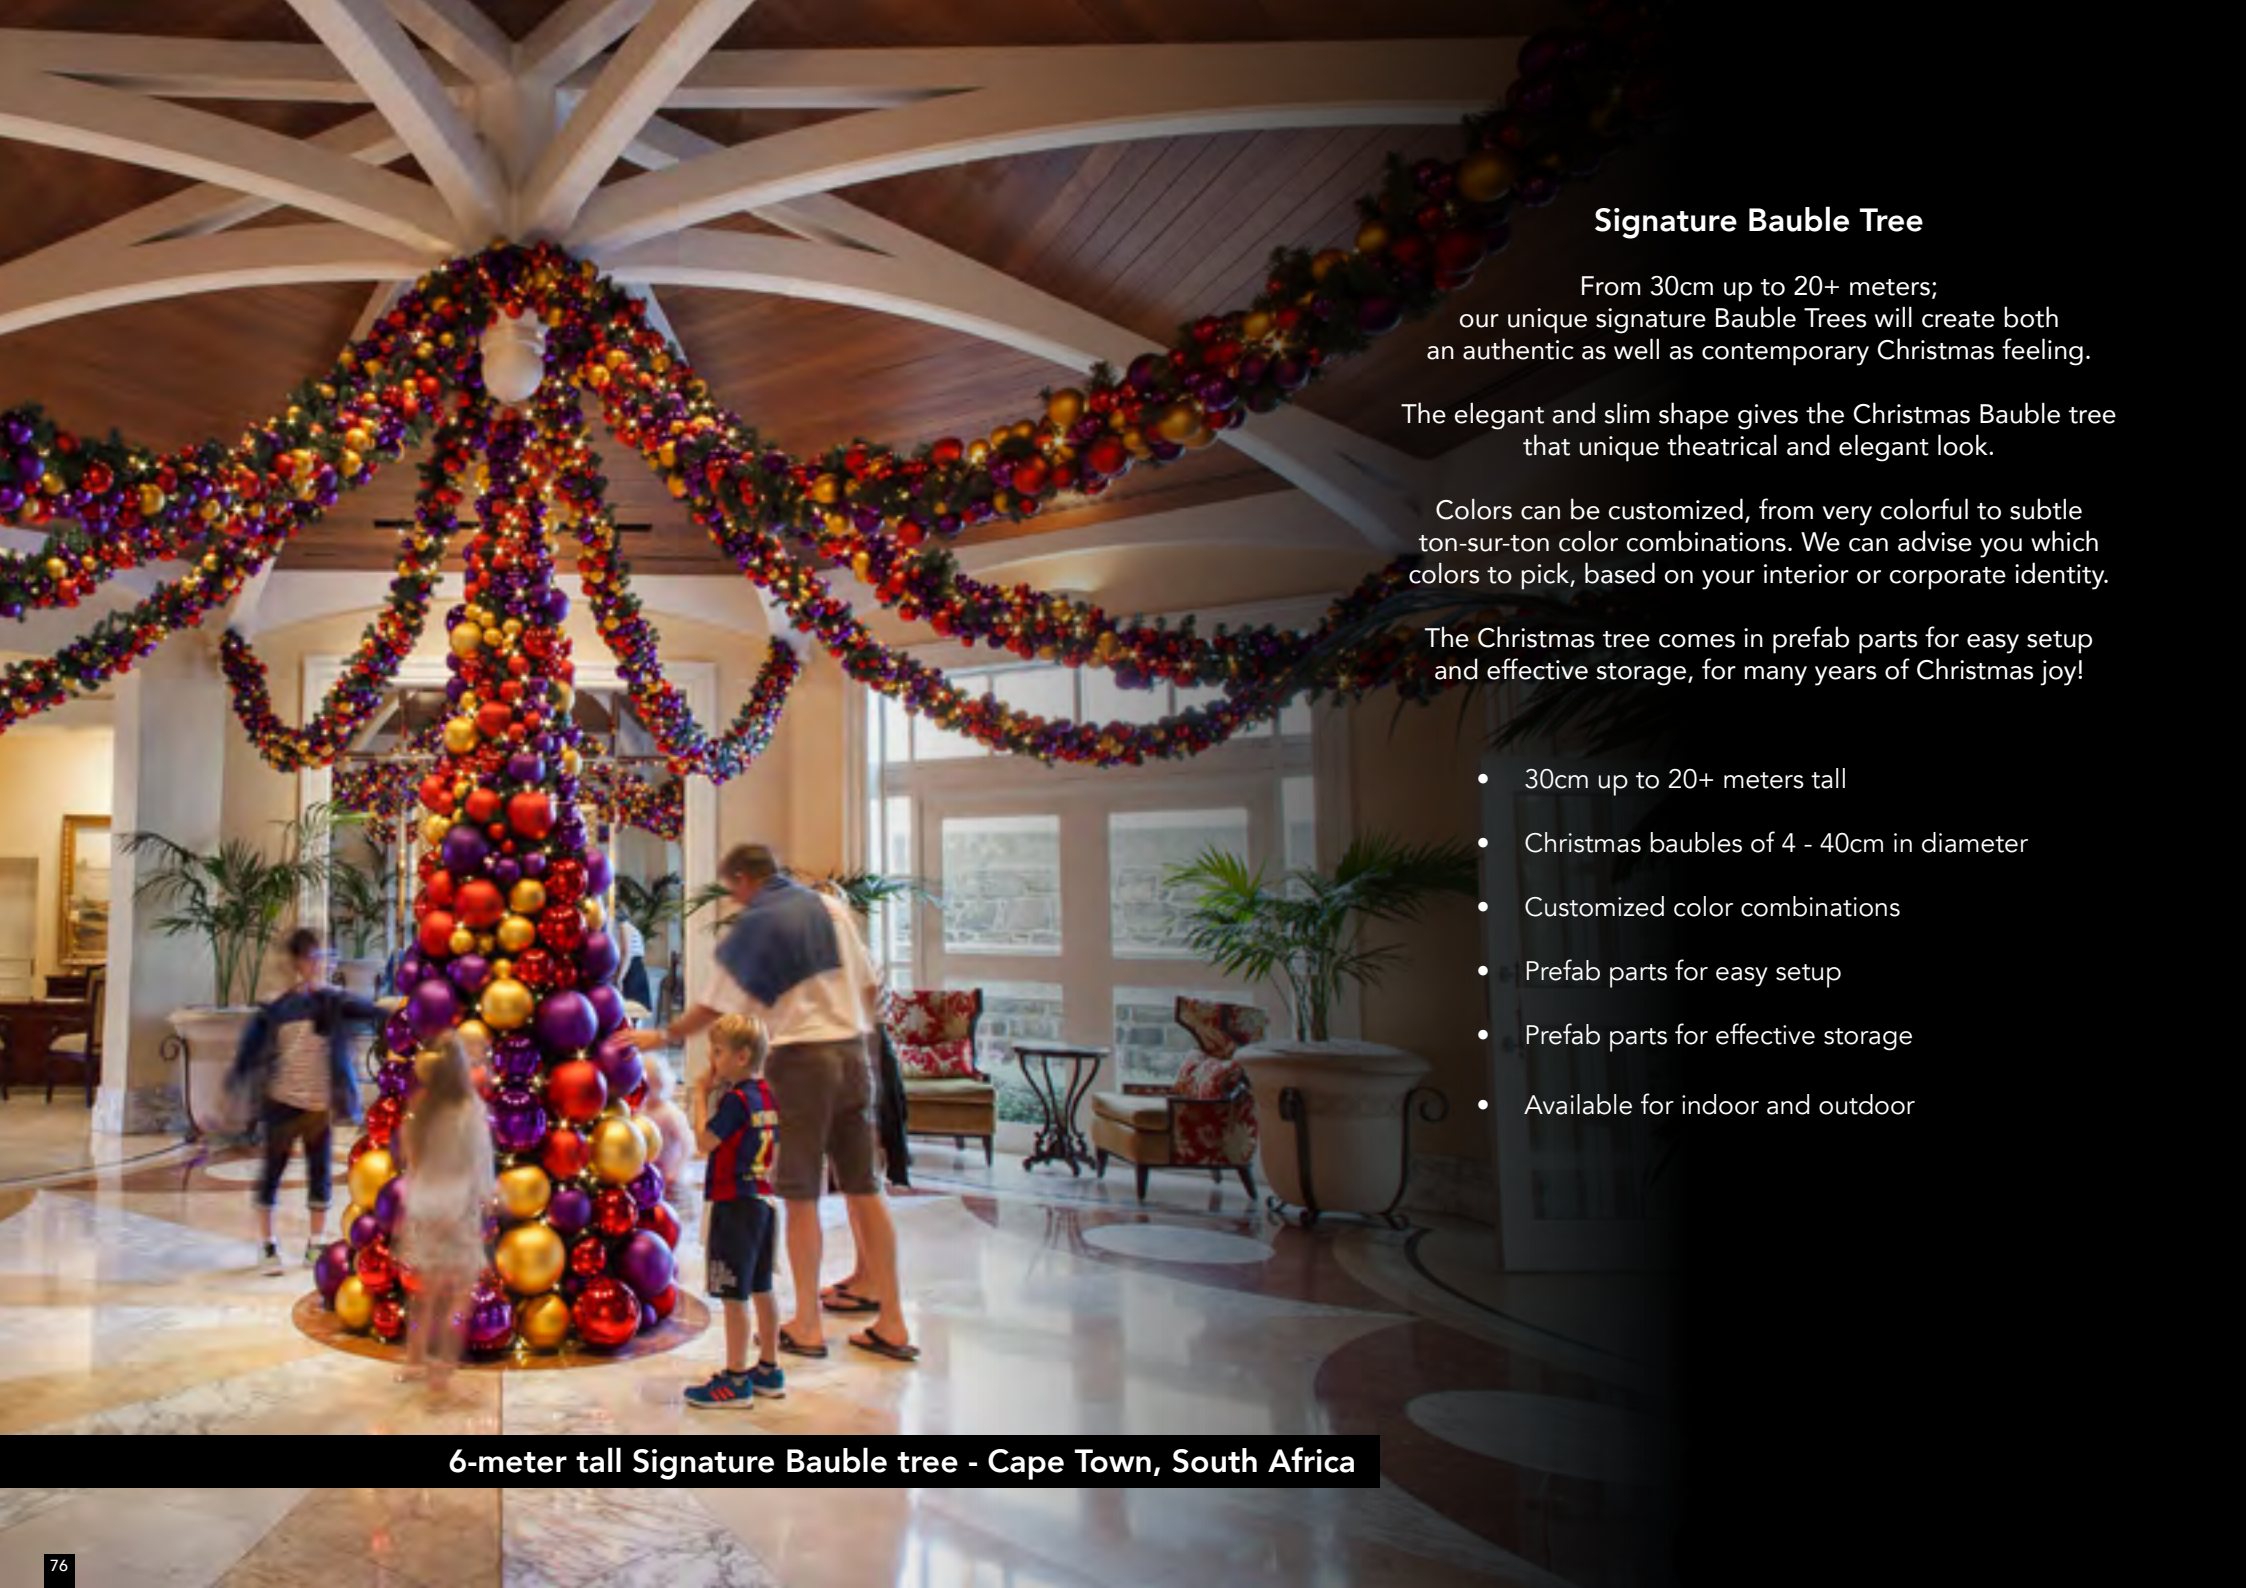

Signature Bauble Tree

From 30cm up to 20+ meters;
our unique signature Bauble Trees will create both
an authentic as well as contemporary Christmas feeling.

The elegant and slim shape gives the Christmas Bauble tree
that unique theatrical and elegant look.

Colors can be customized, from very colorful to subtle
ton-sur-ton color combinations. We can advise you which
colors to pick, based on your interior or corporate identity.

The Christmas tree comes in prefab parts for easy setup
and effective storage, for many years of Christmas joy!

- 30cm up to 20+ meters tall
- Christmas baubles of 4 - 40cm in diameter
- Customized color combinations
- Prefab parts for easy setup
- Prefab parts for effective storage
- Available for indoor and outdoor

6-meter tall Signature Bauble tree - Cape Town, South Africa