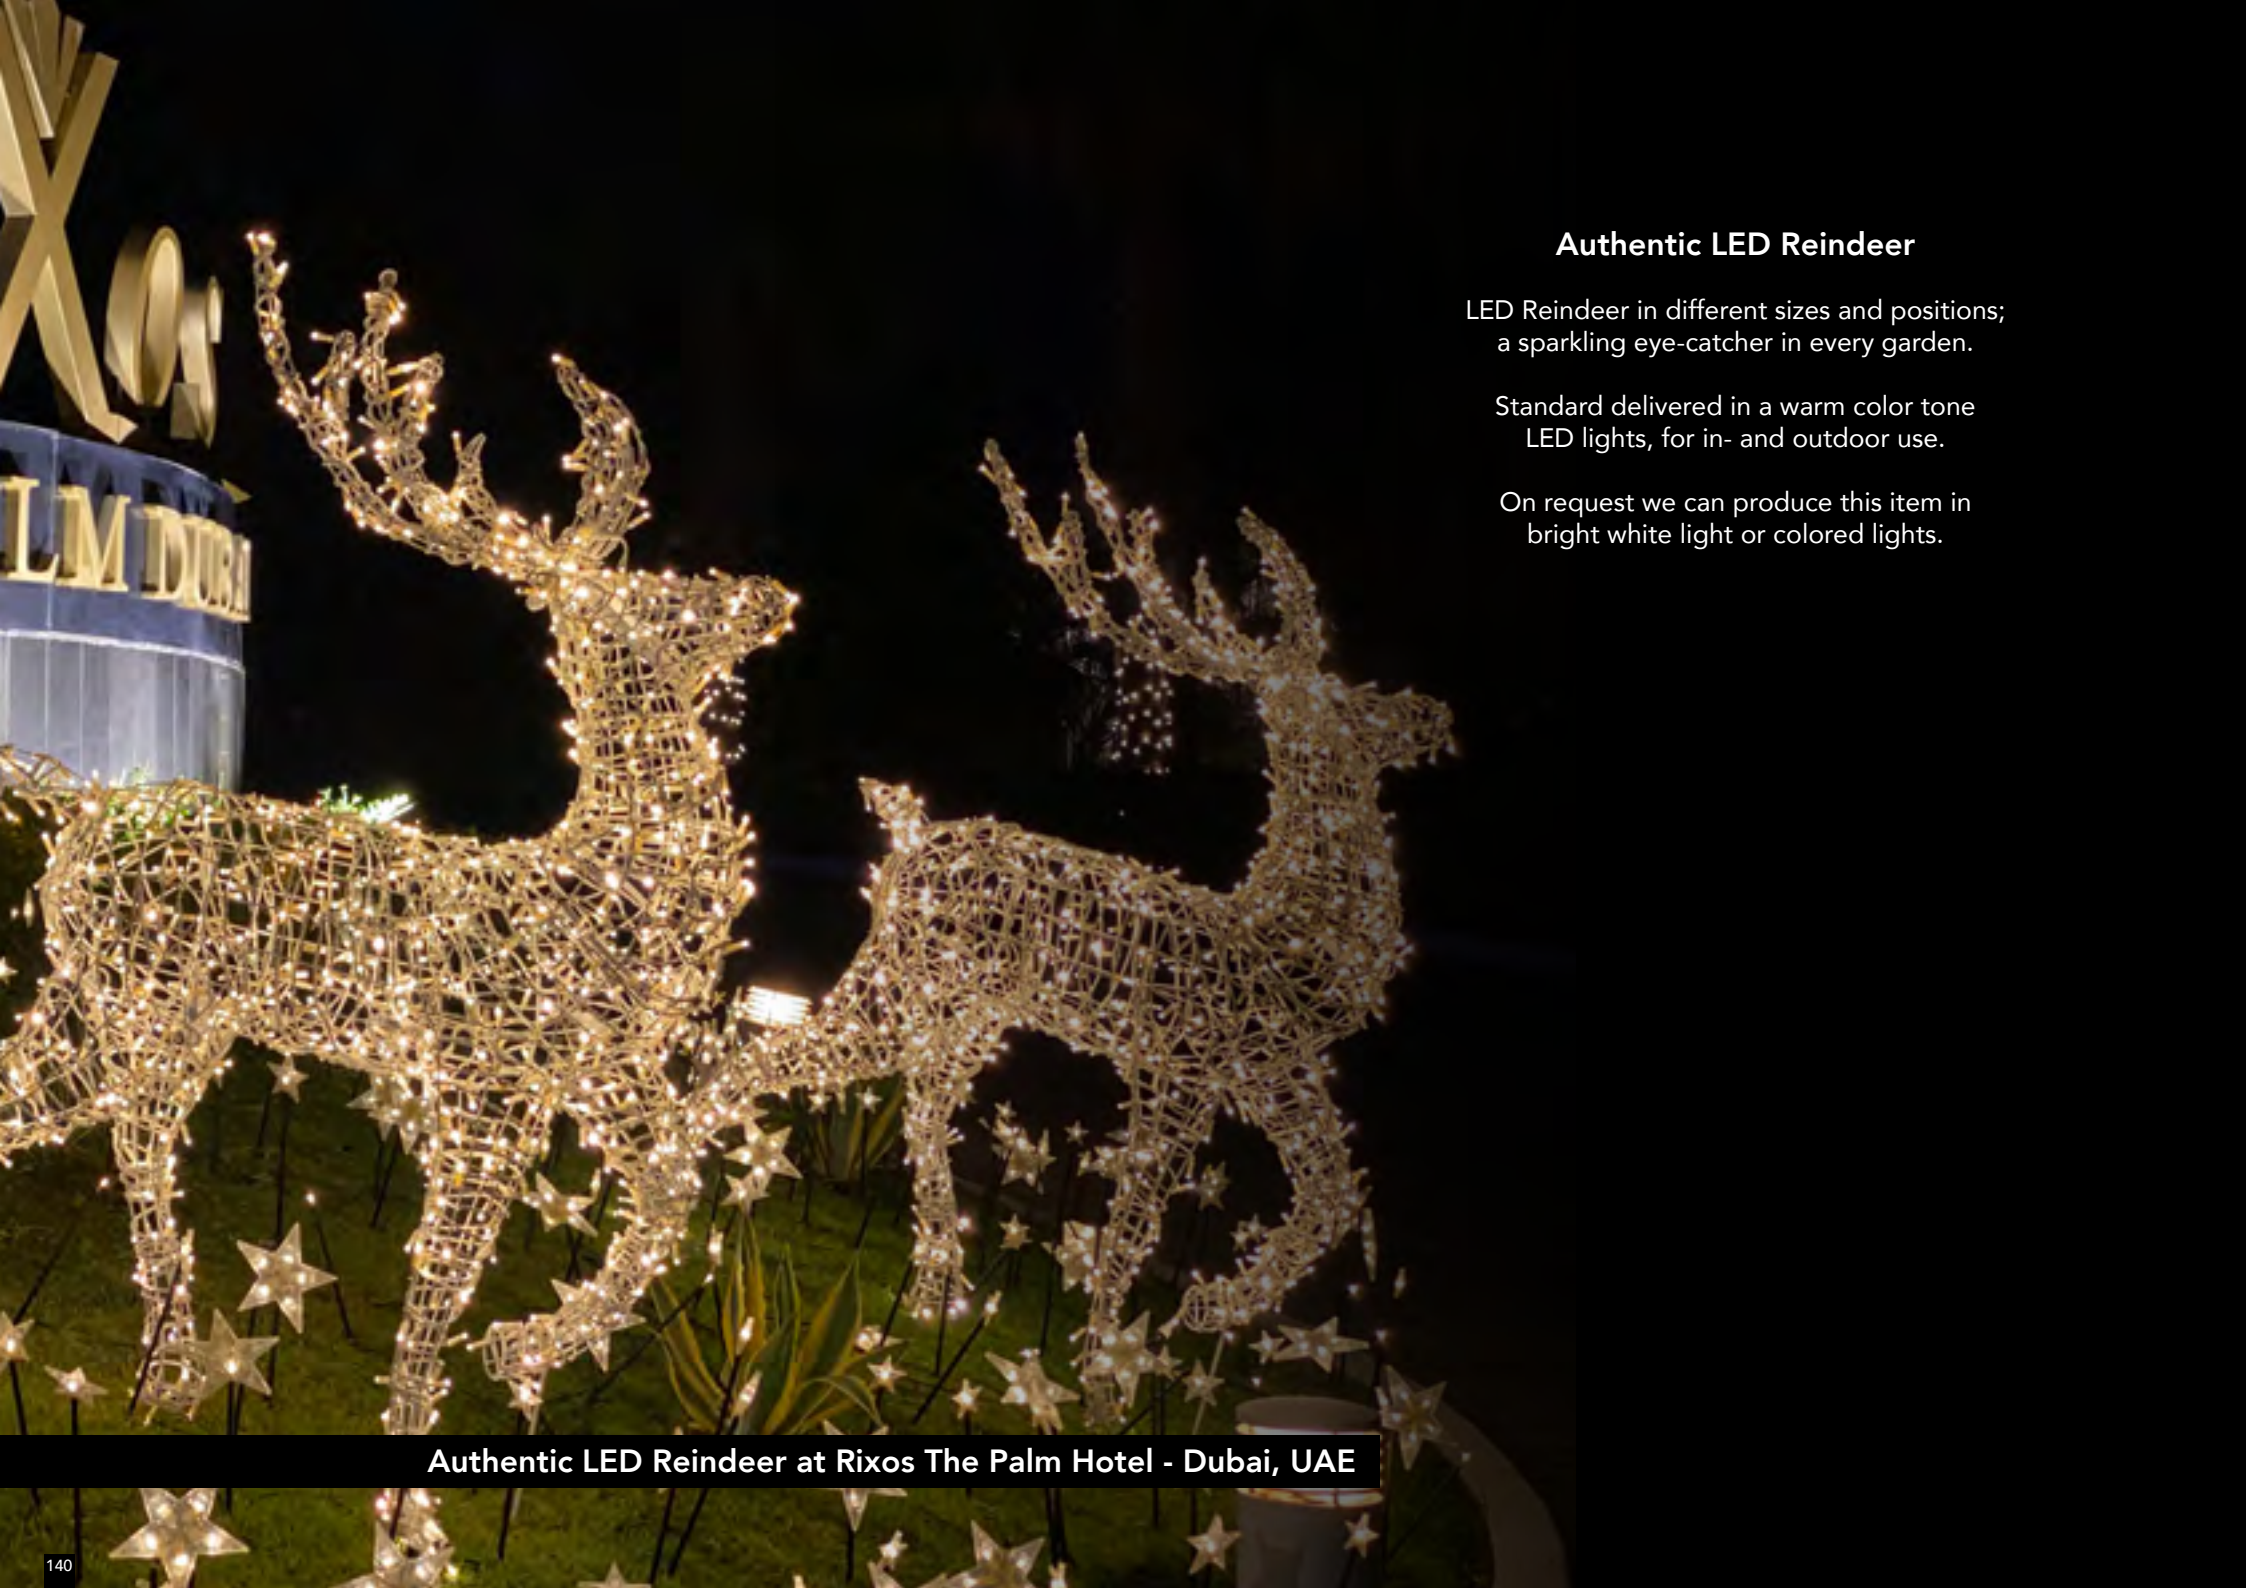

Authentic LED Bauble
100cmØ

Art. nr. OD.21.075

Authentic LED Bauble
150cmØ

Art. nr. OD.21.076

Authentic LED Reindeer

LED Reindeer in different sizes and positions;
a sparkling eye-catcher in every garden.

Standard delivered in a warm color tone
LED lights, for in- and outdoor use.